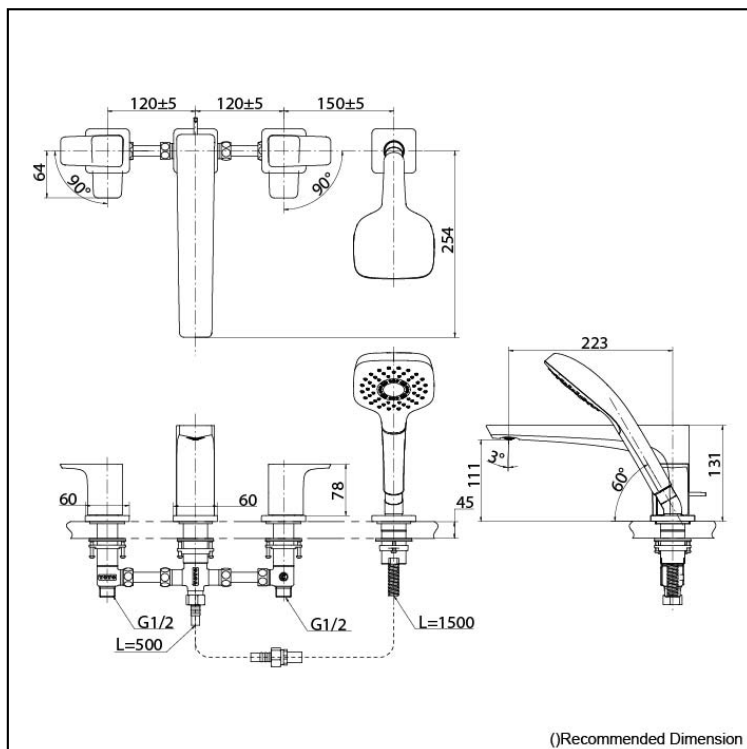

GE Series Bath & Shower Set (4-Holes)

TBG07202T

Features

- A beauty of traditional craft in characteristic sculptural form
- V-shaped edge extends up to the end of the spout generate multi sided reflections
- Easy Installation and Usage
- 1 mode function hand shower (COMFORTWAVE)

Specifications

Finish:	Chrome
Material:	Brass
Water Pressure:	0.05MPa~1.0MPa

Parts description

- TBG07202T
Bath & Shower Set
(4-Holes)

Please consult a TOTO representative for details