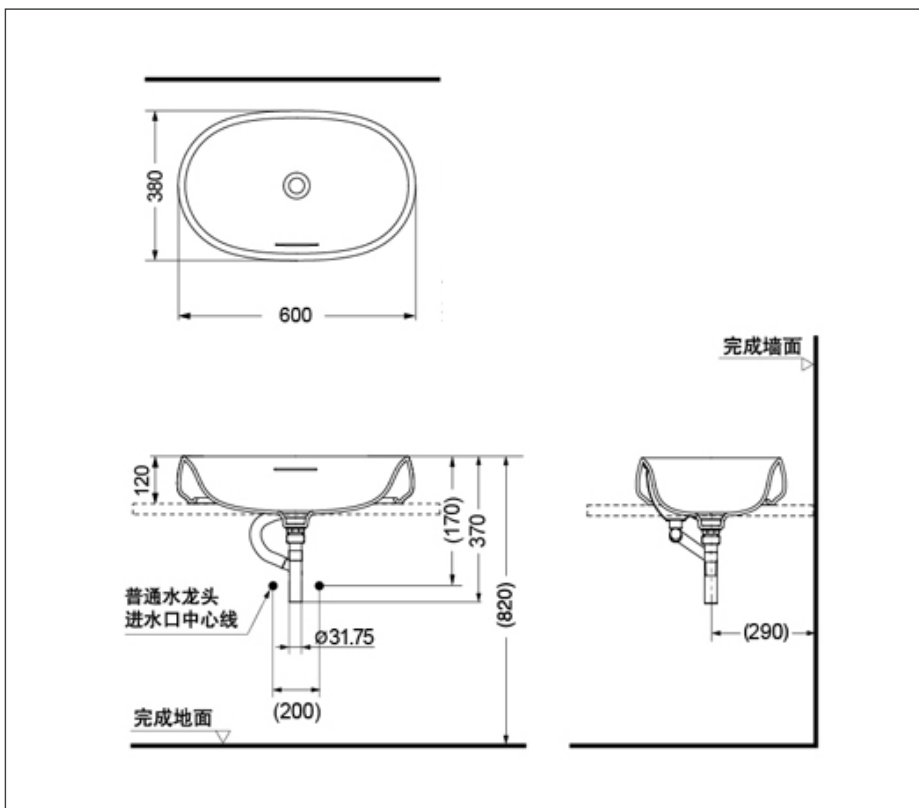

Colors

#MW Matt White

Please consult a TOTO representative for details