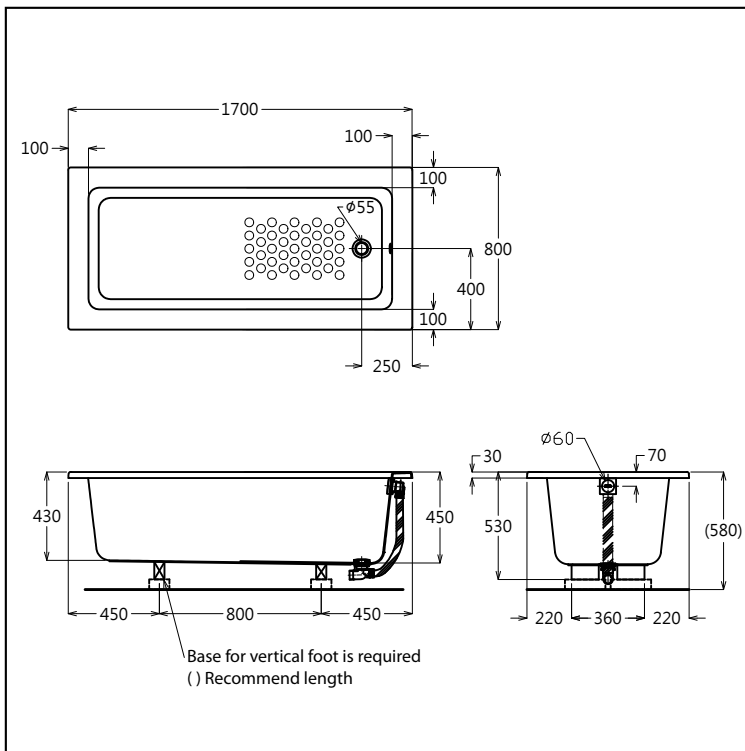

Features

- Cast iron material, solid solid and durable
- With anti-skid veins treatment on the bottom, carefree for use

Specifications

Size: 1700W x 800D x 530H mm
 Material: Acrylic
 Actual Capacity: 236L

Parts description

- PAY1700 Acrylic Bathtub

*Waste Fittings Excluded

Colors

White