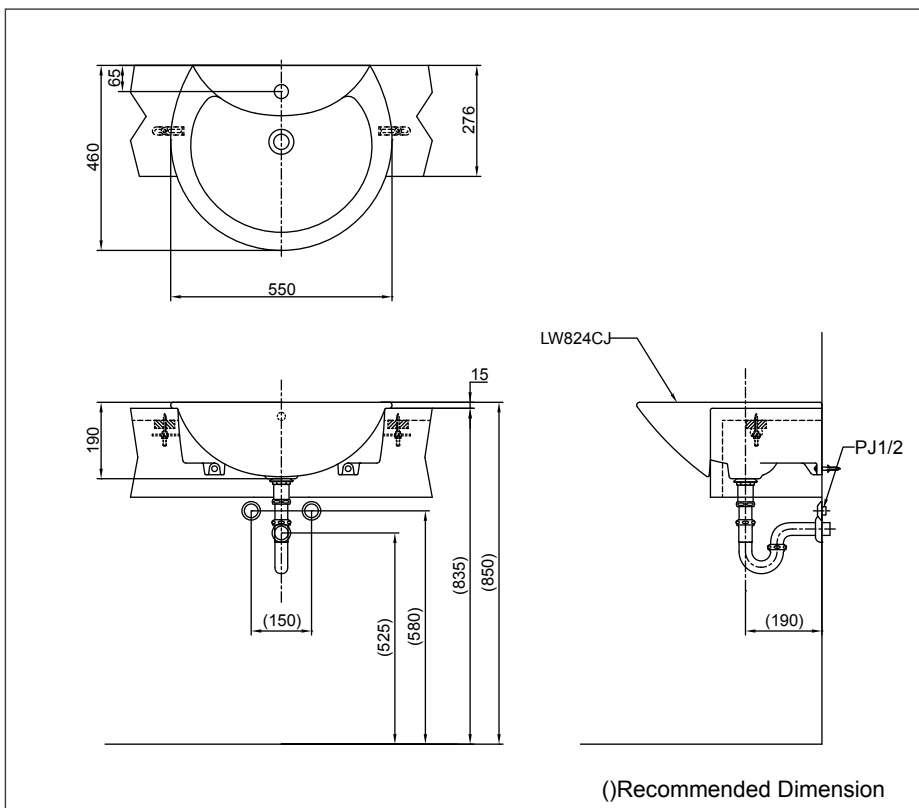

Colors

White

Please consult a TOTO representative for details