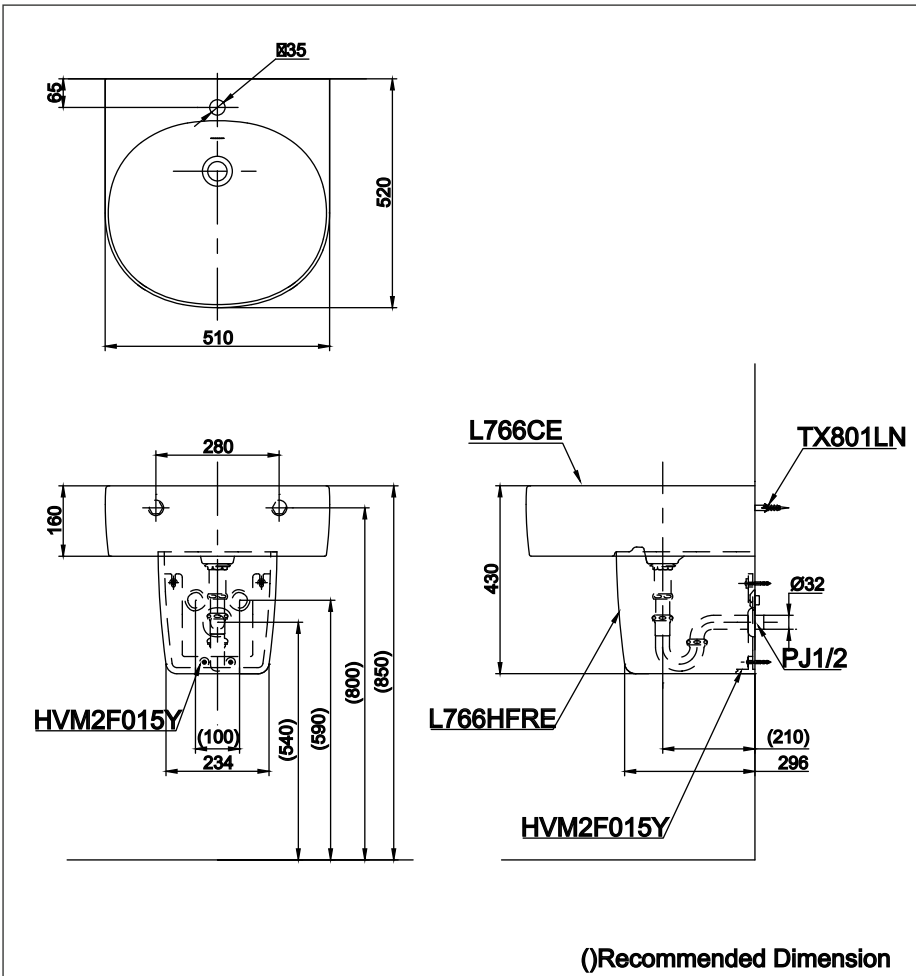

Colors

White

Please consult a TOTO representative for details