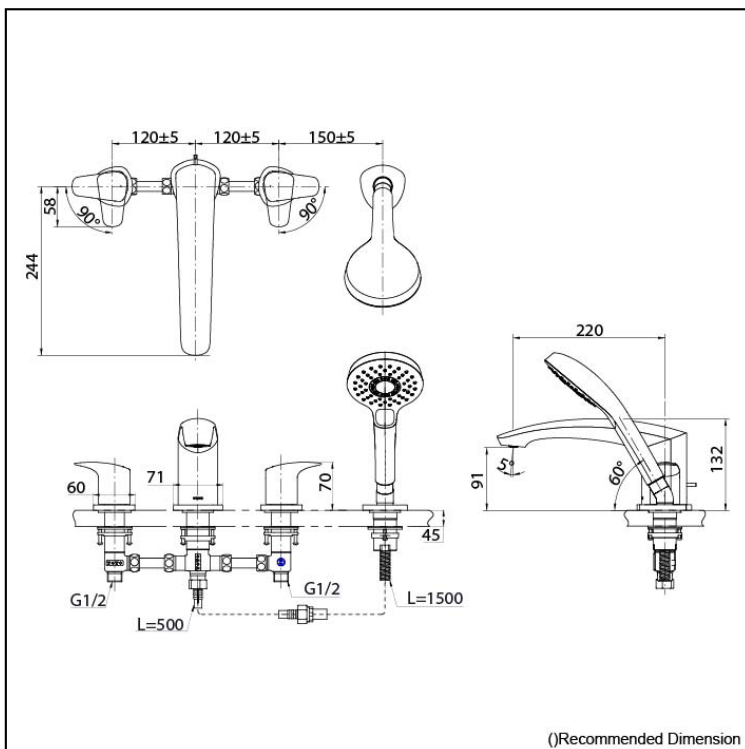

GM Series Bath & Shower Set (4-Holes)

Features

- Bold parallel arches and reflective curves in an assertive design
- A majestic dignity of outstanding architecture - the arch of its spout and columnar body imposing a further accentuated presence that highlights its edges
- Easy Installation and Usage
- 1 mode function hand shower (COMFORTWAVE)

Specifications

Finish: Chrome
Material: Brass
Water Pressure: 0.05MPa~1.0MPa

Parts description

- TBG09202T
Bath & Shower Set
(4-Holes)

Please consult a TOTO representative for details