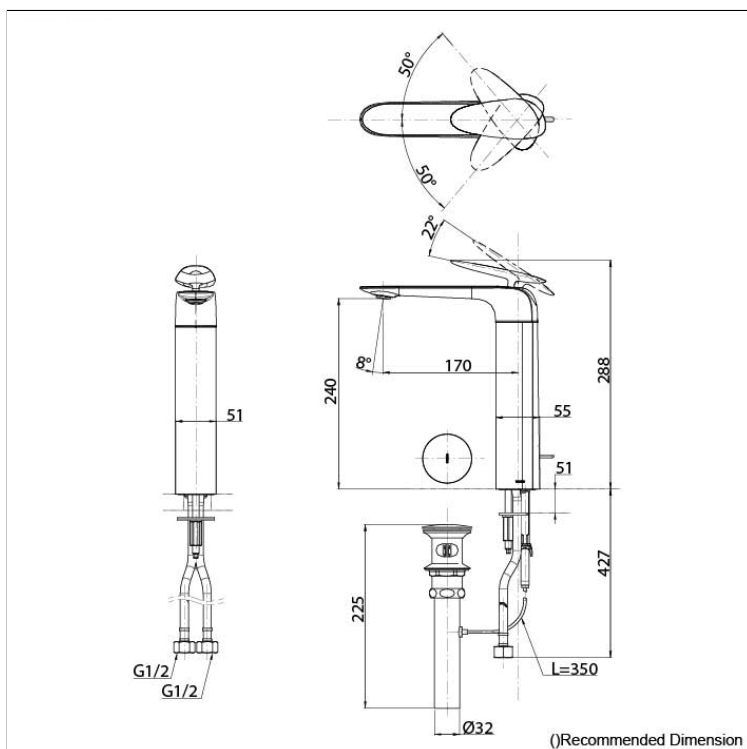

### Specifications

Finish:	Chrome
Material:	Brass
Water Pressure:	0.05MPa~1.0MPa

reddot award 2019  
winner

### Parts description

- TLP03301T  
Single Lever Lavatory Faucet  
(w/ Pop-up Waste)

Please consult a TOTO representative for details