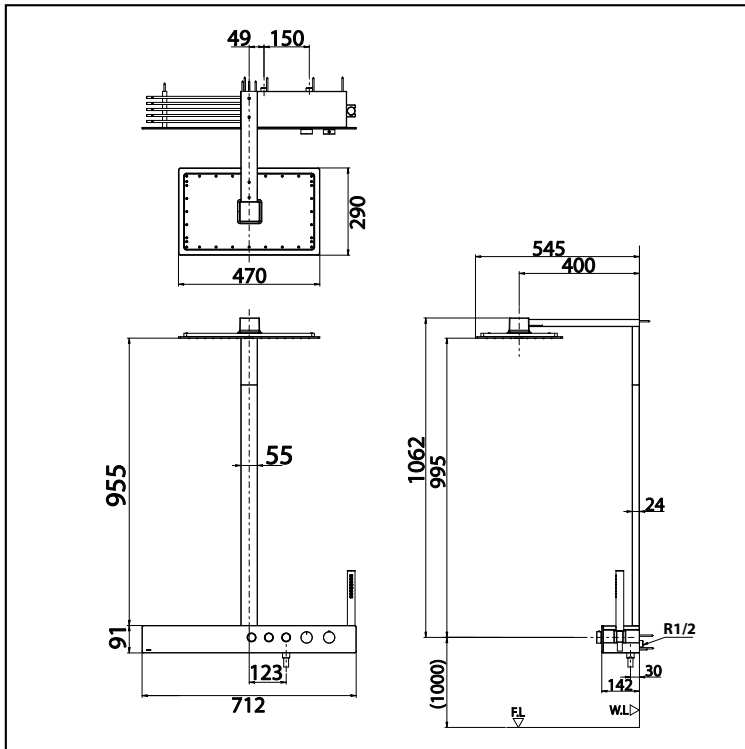

Specifications

Water Pressure: 0.05 MPa ~ 1.0 MPa

Finish: Chrome

Material: Brass

Shower Head: 470W x 290D mm
Size

Shape

Shower Head : Rectangular

Parts description

- TBW05401T
Thermostat Shower Column
(Fixed Overhead Shower 3 mode)
(with HandShower and Shelf)

Please consult a TOTO representative for details