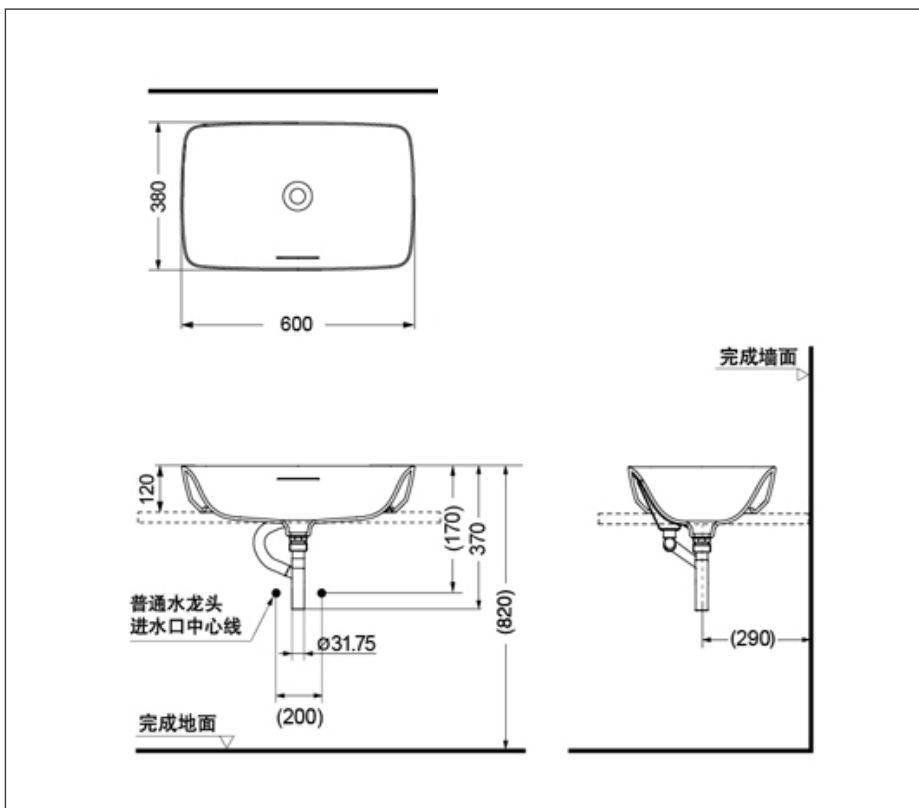

Galalato
Console Lavatory

PJS06#MW

Features

- Square above counter Lavatory with a low center of gravity but a lightness feeling of bottom. The same appearance with recline comfort bathtub series.
- Reinforced marble material, high density and strength.

Specifications

Size : 600W x 380D x 120H mm

DESIGN
AWARD
2021

Parts description

Faucet not included

- PJS06
Console Lavatory

Colors

#MW Matt White