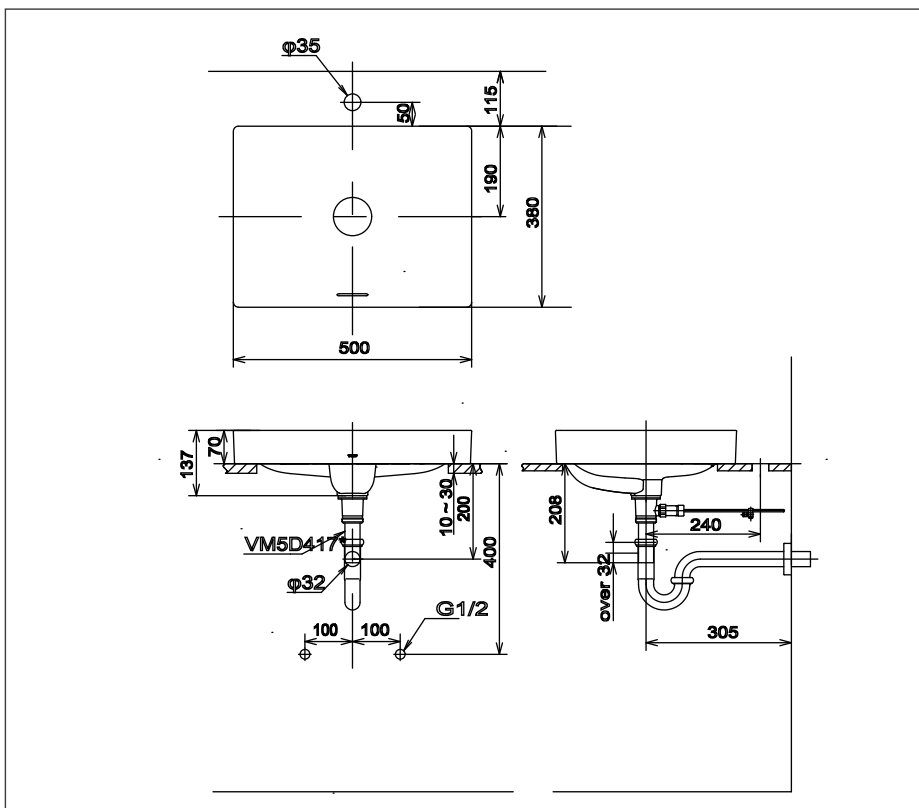

Features

- A sharp linear design that matches modern architectural spaces.
- CEFIONTECT Technology, super smooth, ion barrier glazing for a clean lavatory.
- Front Overflow.

Specifications

Size : 500W x 380D x 70H mm

Parts description

Faucet not included

- L4715RE
Console Lavatory
- VM5D417
Basin pop-up waste

Recommended Faucet Combination

- TLP02304T
- TLG01304T
- TLG02304T
- TLG04304T
- TLG03303T

Please consult a TOTO representative for details