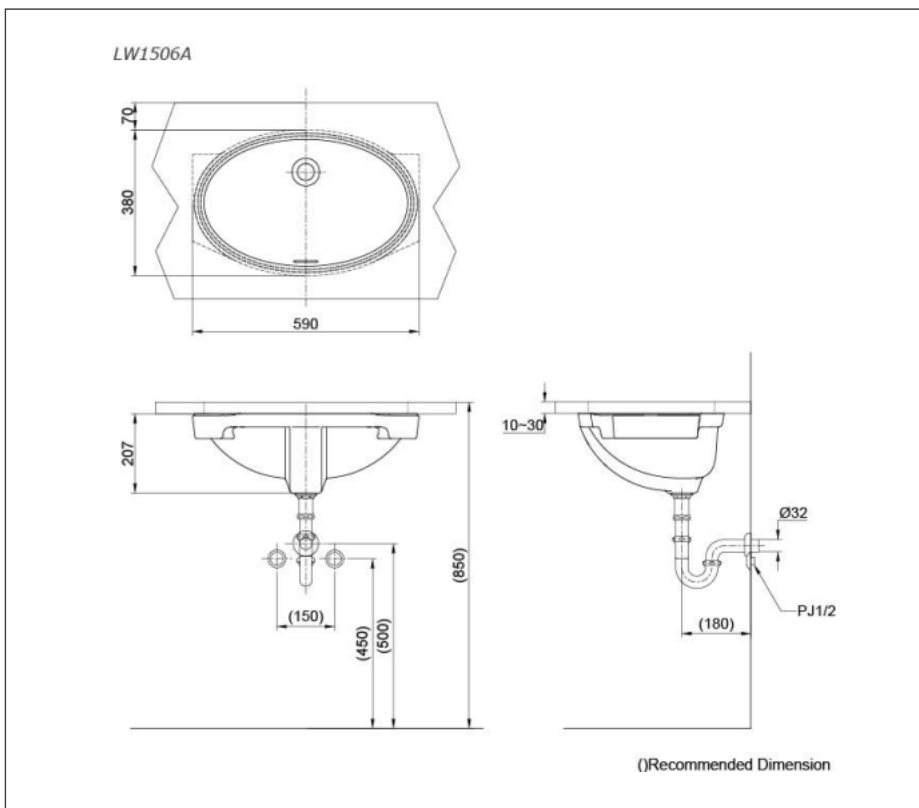

### Specifications

Size : 590W x 380D x 207H mm

### Parts description

Faucet not included

- LW1506 Under Counter Lavatory