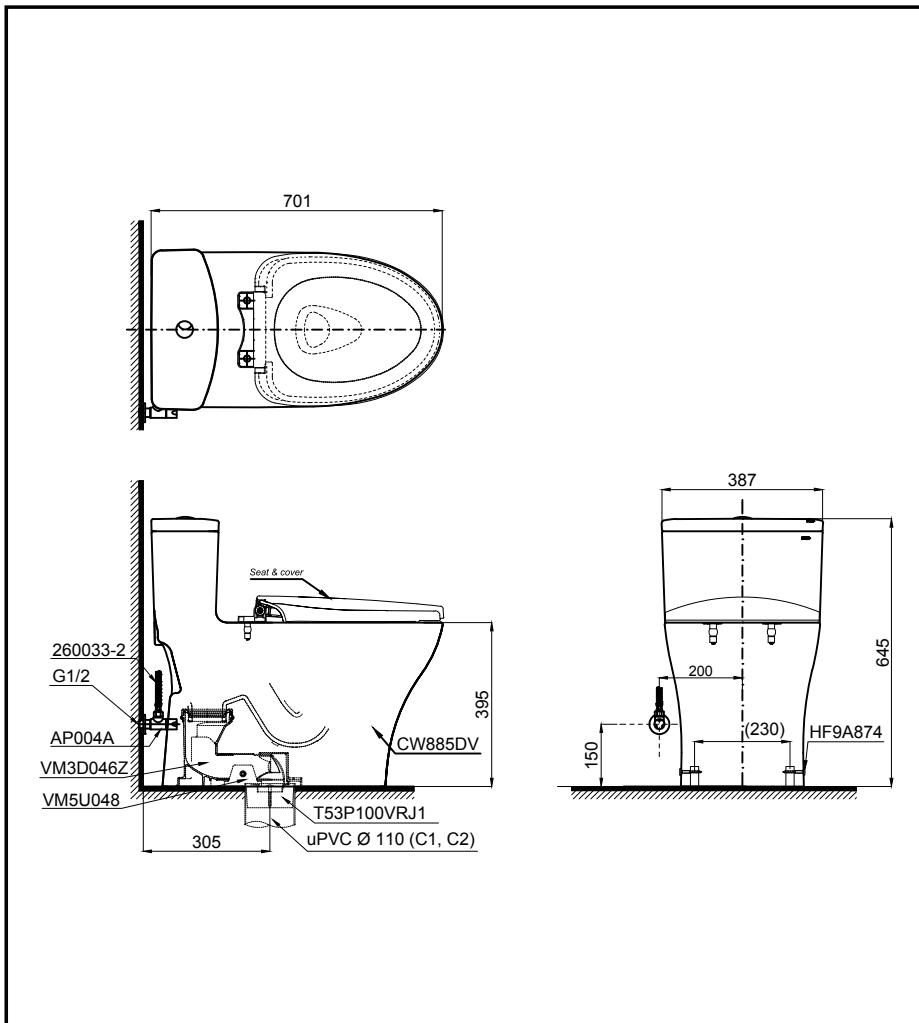

One Piece Toilet

CW885UV1

Features

- TORNADO FLUSH for powerful flushing effect with less amount of water
- CEFIONTECT Technology: super smooth, ion barrier glazing for a clean toilet bowl
- WATER SAVING structure
- RIMLESS bowl ensures easy cleaning and ultimate hygiene

Specifications

- Water Use : 4.5L / 3L
 Rough-in : 305 mm
 Bowl Shape : Elongated
 Size : 387W x 701D x 645H mm
 Seat & Cover : Soft Close **TC385VS**

Colors

White

Please consult a TOTO representative for details