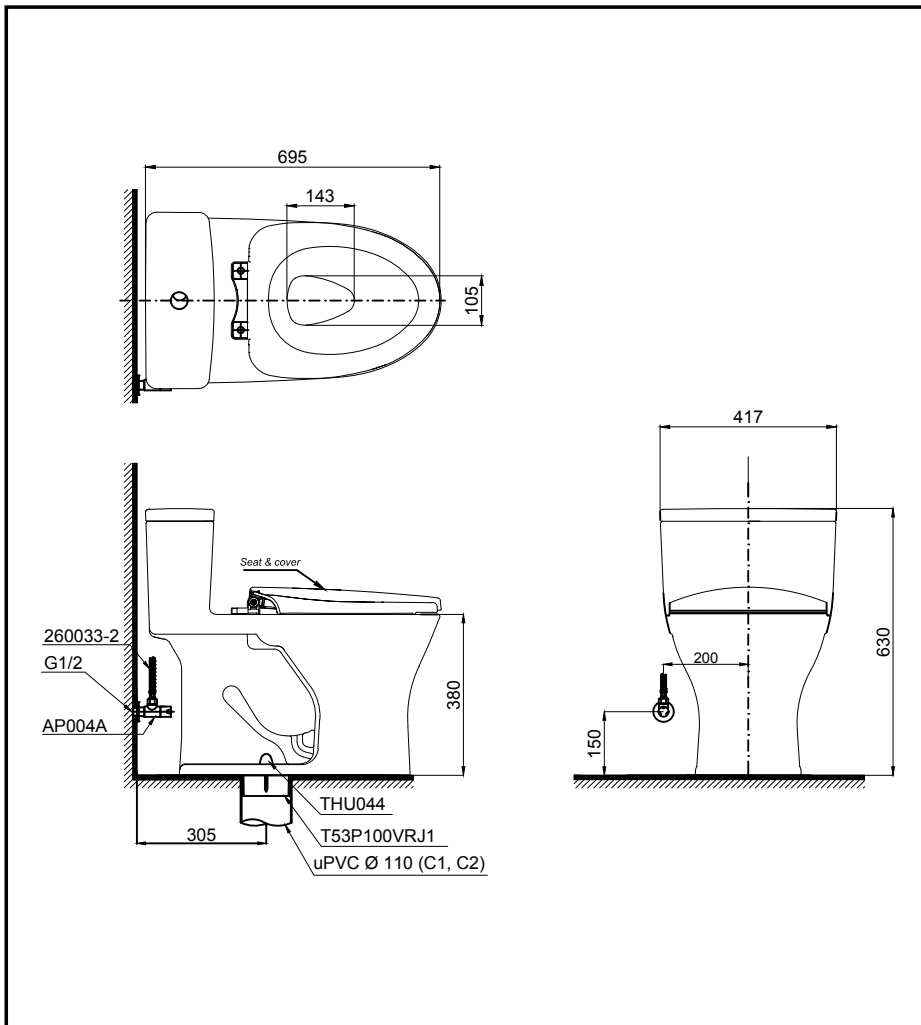

One Piece Toilet

CW855UV1

Features

- **TORNADO FLUSH** for powerful flushing effect with less amount of water
- **CEFIONTECT Technology**: super smooth, ion barrier glazing for a clean toilet bowl
- **WATER SAVING** structure
- **RIMLESS** bowl ensures easy cleaning and ultimate hygiene

Specifications

- Water Use** : 4.5L / 3L
- Rough-in** : 305 mm
- Bowl Shape** : Elongated
- Size** : 417W x 695D x 630H mm
- Seat & Cover** : Soft Close **TC385VS**

Colors

White

Please consult a TOTO representative for details