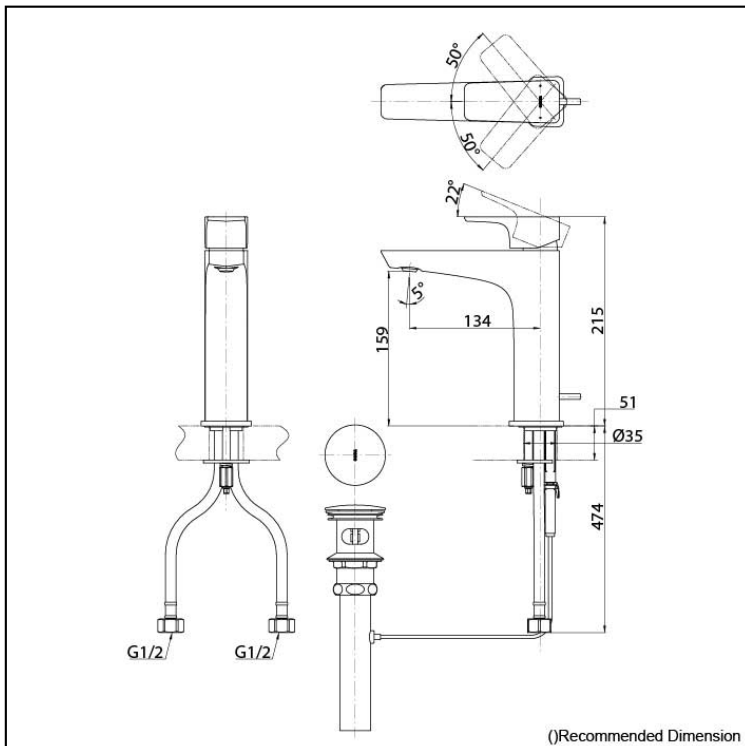

*GE Series
Single Lever Lavatory Faucet
for Semi-tall Vessel
with Pop-Up Waste*

Features

- A beauty of traditional craft in characteristic sculptural form
- V-shaped edge extends up to the end of the spout generate multi sided reflections
- Easy Installation and Usage
- Long lasting, COMFORT GLIDE mechanism for a smooth operation

Specifications

Finish: Chrome
Material: Brass
Water Pressure: 0.05MPa~1.0MPa

Parts description

- TLG07303T
Single Lever Lavatory Faucet
for Semi-tall Vessel
with Pop-Up Waste

reddot award 2019
winner

Polished Chrome