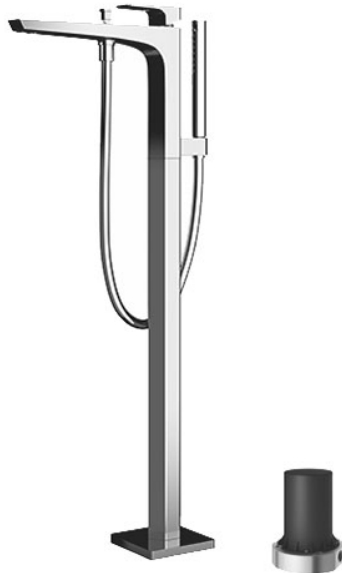

## GE Series Floor Standing Bath & Shower Set

# TBG07306T

### Features

- A beauty of traditional craft in characteristic sculptural form
- V-shaped edge extends up to the end of the spout generate multi sided reflections
- High corrosion resistance plating
- Easy Installation and Usage
- Long lasting COMFORT GLIDE mechanism for a smooth operation
- 1 mode function hand shower (COMFORTWAVE)

### Specifications

Finish: Chrome  
 Material: Brass  
 Water Pressure: 0.05MPa~1.0MPa