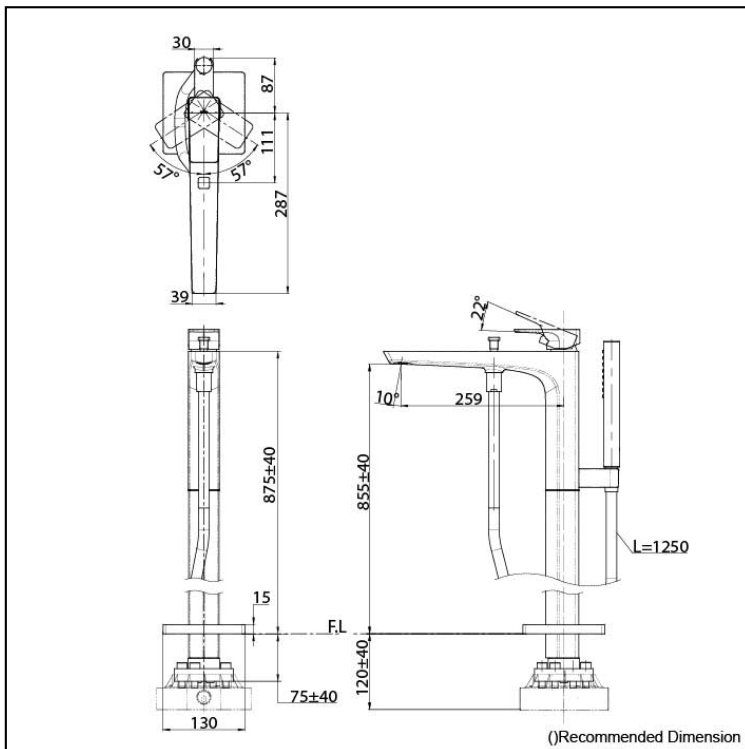

### Specifications

Finish: Chrome  
 Material: Brass  
 Water Pressure: 0.05MPa~1.0MPa

### Parts description

- TBG07306T  
Floor-standing Bath & Shower Set
- TBN01105T  
Floor-standing Bath Filler Base

  
Polished Chrome

  
Polished Nickel #PN

  
Polished French Gold #PFG

  
Polished Bronze #PBR