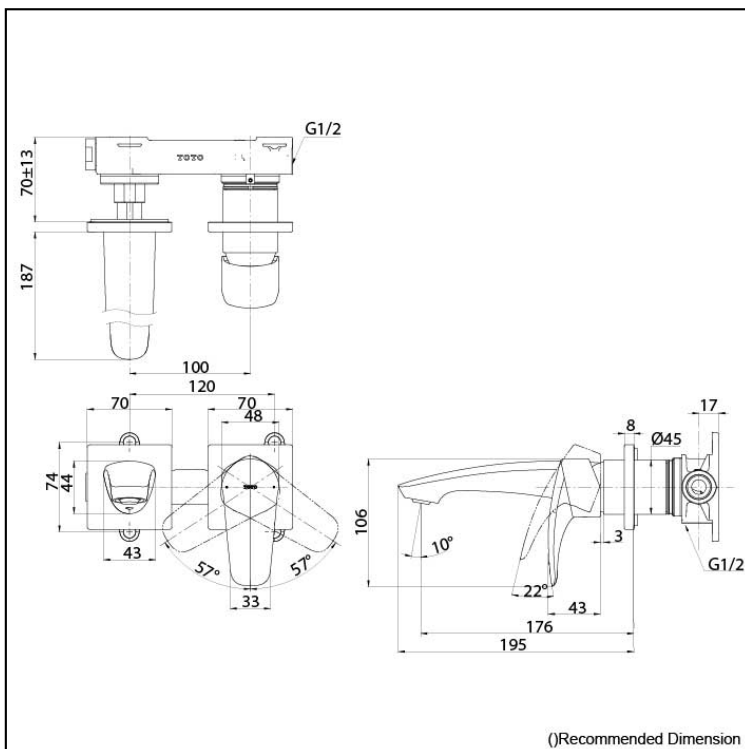

GM Series
Wall Mounted Lavatory Faucet
(Short Spout)(Without Waste Fitting)

Features

- Bold parallel arches and reflective curves in an assertive design
- A majestic dignity of outstanding architecture - the arch of its spout and columnar body imposing a further accentuated presence that highlights its edges
- Easy Installation and Usage
- Long lasting, COMFORT GLIDE mechanism for a smooth operation

Specifications

| | |
|-----------------|----------------|
| Finish: | Chrome |
| Material: | Brass |
| Water Pressure: | 0.05MPa~1.0MPa |

Parts description

- TLG09307T
Wall Mounted Lavatory Faucet
(Short Spout) (without Waste Fitting)