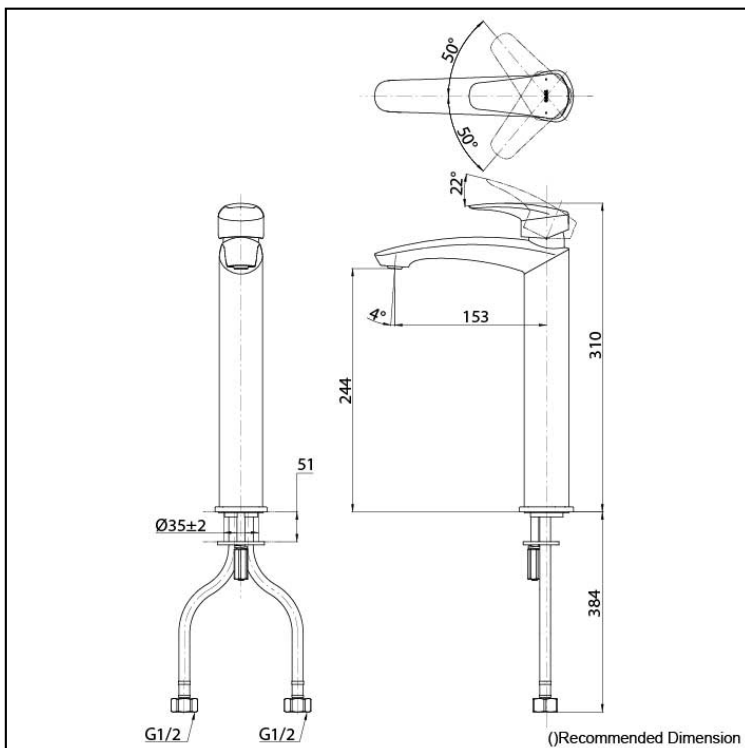

GM Series  
Single Lever Lavatory Faucet  
for Tall Vessel  
without Pop-Up Waste

## Specifications

Finish: Chrome  
Material: Brass  
Water Pressure: 0.05MPa~1.0MPa

## Parts description

- TLG09306T  
Single Lever Lavatory Faucet  
for Tall Vessel  
without Pop-Up Waste

Please consult a TOTO representative for details