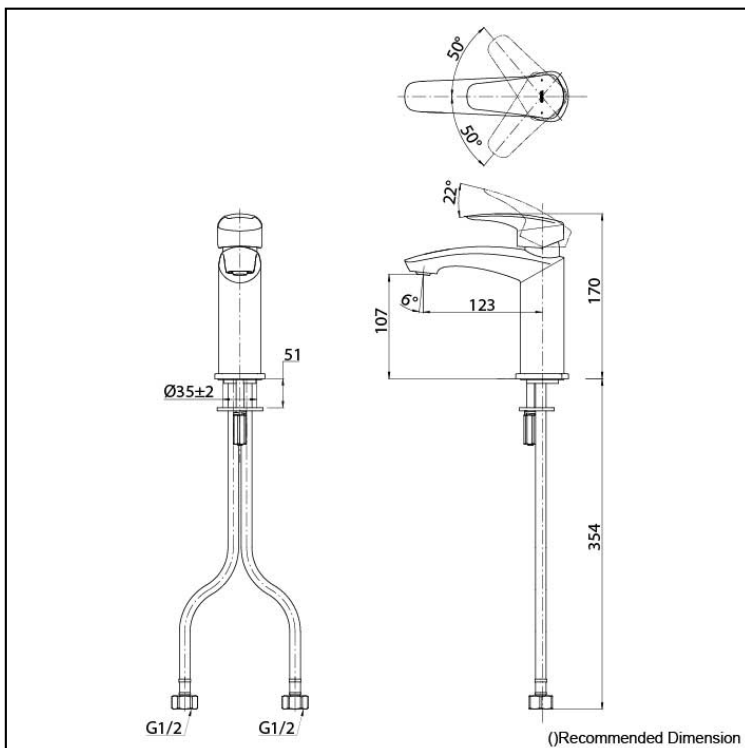

GM Series
Single Lever Lavatory Faucet
(w/o Pop-up Waste)

Features

- Bold parallel arches and reflective curves in an assertive design
- A majestic dignity of outstanding architecture - the arch of its spout and columnar body imposing a further accentuated presence that highlights its edges
- Easy Installation and Usage
- Long lasting, COMFORT GLIDE mechanism for a smooth operation

Specifications

Finish:	Chrome
Material:	Brass
Water Pressure:	0.05MPa~1.0MPa

Parts description

- TLG09302T
Single Lever Lavatory Faucet
(w/o Pop-up Waste)

 Polished Chrome

 Polished Nickel #PN

 Brushed Nickel #BN