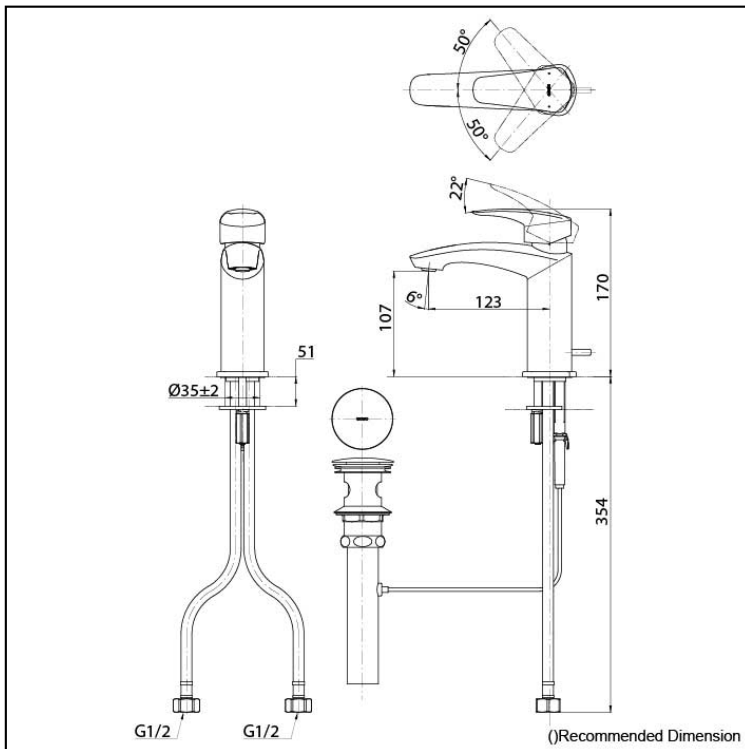

GM Series
Single Lever Lavatory Faucet
(w/ Pop-up Waste)

Features

- Bold parallel arches and reflective curves in an assertive design
- A majestic dignity of outstanding architecture - the arch of its spout and columnar body imposing a further accentuated presence that highlights its edges
- Easy Installation and Usage
- Long lasting, COMFORT GLIDE mechanism for a smooth operation

Specifications

Finish: Chrome
Material: Brass
Water Pressure: 0.05MPa~1.0MPa

Parts description

- TLG09301T
Single Lever Lavatory Faucet
(w/ Pop-up Waste)

reddot award 2019
winner

 Polished Chrome

 Polished Nickel #PN