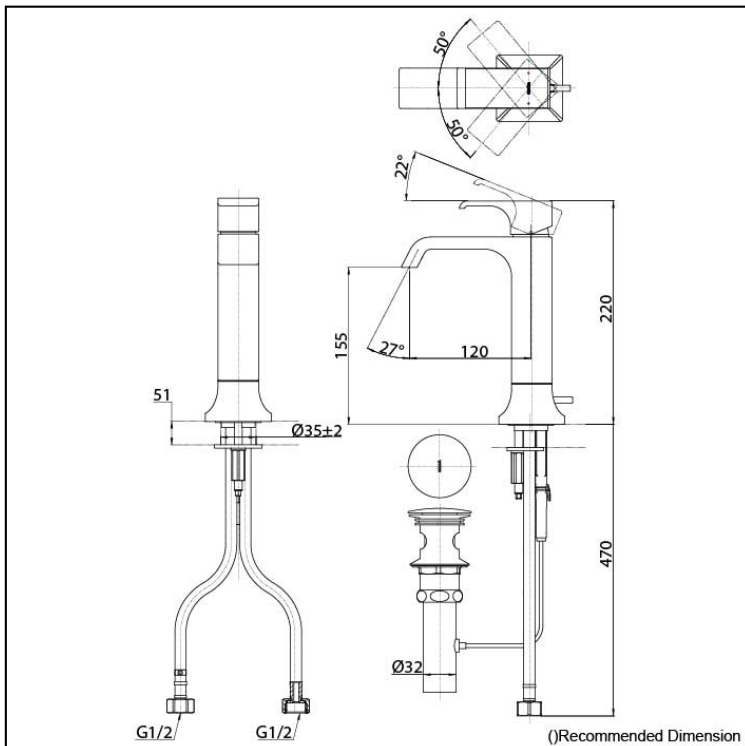

GC Series
Single Lever Lavatory Faucet
for Semi-tall Vessel
with Pop-Up Waste

Features

- Breadth and symbolism of classic design in a contemporary form
- Elegant design that stood the test of time while transitioning to a modern design that reflects the present day
- Easy Installation and Usage
- Long lasting, COMFORT GLIDE mechanism for a smooth operation

Specifications

Finish: Chrome
Material: Brass
Water Pressure: 0.05MPa~1.0MPa

Parts description

- TLG08303T
Single Lever Lavatory Faucet
for Semi-tall Vessel
with Pop-Up Waste

reddot award 2019
winner

Polished Chrome