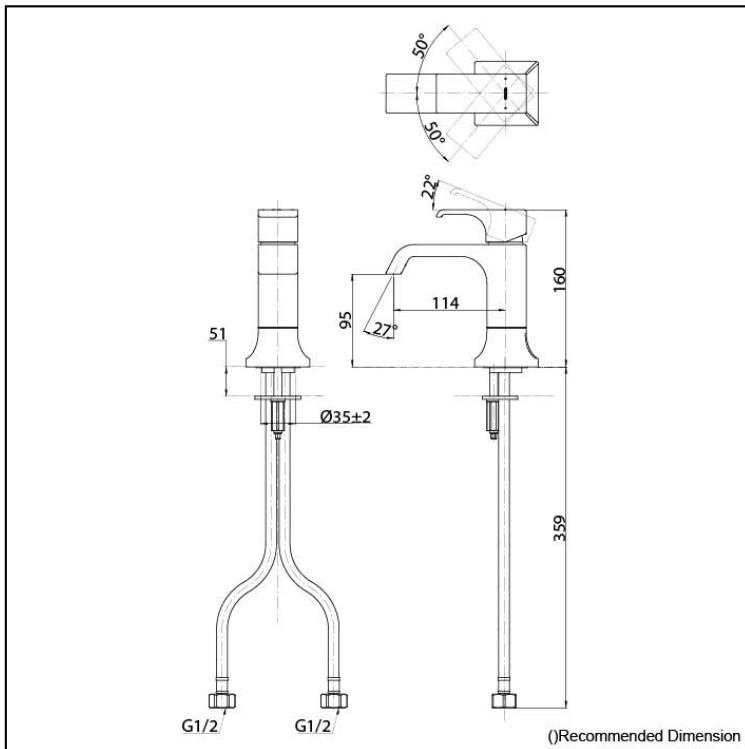

## Specifications

Finish:	Chrome
Material:	Brass
Water Pressure:	0.05MPa~1.0MPa

## Parts description

- TLG08302T  
Single Lever Lavatory Faucet  
(w/o Pop-up Waste)

reddot award 2019  
winner

  
Polished Chrome

  
Polished Nickel #PN

  
Brushed Nickel #BN

  
Polished French Gold #PFG

  
Brushed French Gold #BFG