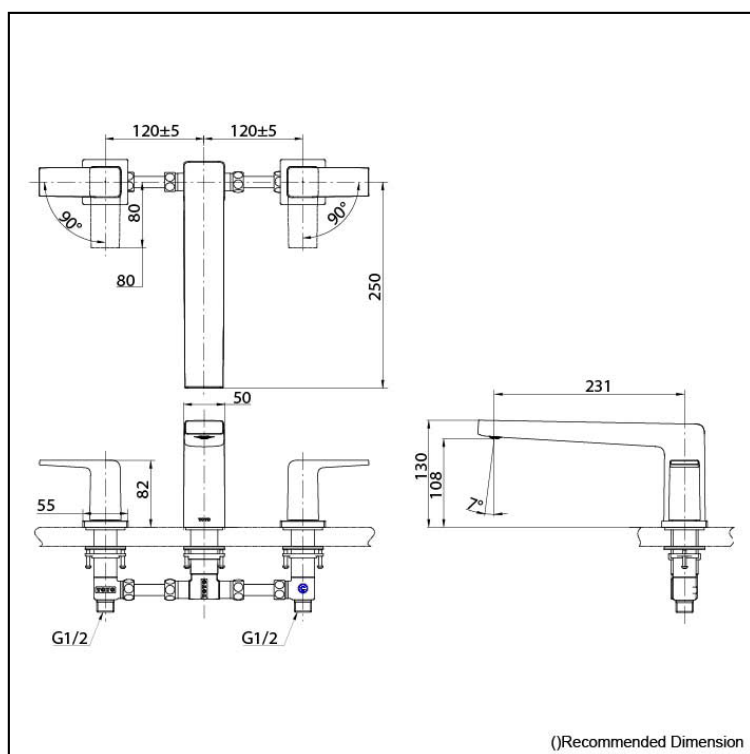

GB Series
Bath Filler Without Shower
(3 Holes)

Features

- Stately squareness and beveled edges imbue a space with dignity.
- Gently beveled with balanced highlights accentuate the shape of the gradually narrowing spout
- High corrosion resistance plating
- Easy Installation and Usage

Specifications

Finish:	Chrome
Material:	Brass
Water Pressure:	0.05MPa~1.0MPa

Parts description

- TBG10201T
Bath filler without shower
(3 Holes)

Please consult a TOTO representative for details