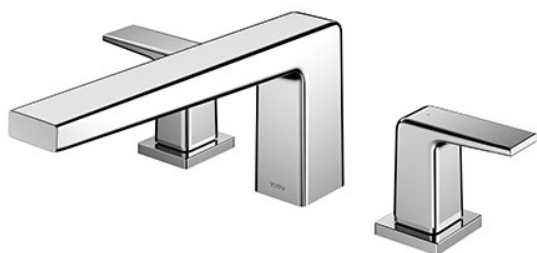

GB Series
Bath Filler Without Shower
(3 Holes)

Features

- Stately squareness and beveled edges imbue a space with dignity.
- Gently beveled with balanced highlights accentuate the shape of the gradually narrowing spout
- High corrosion resistance plating
- Easy Installation and Usage

Specifications

Finish:	Chrome
Material:	Brass
Water Pressure:	0.05MPa~1.0MPa

Parts description

- TBG10201T
Bath filler without shower
(3 Holes)

Please consult a TOTO representative for details