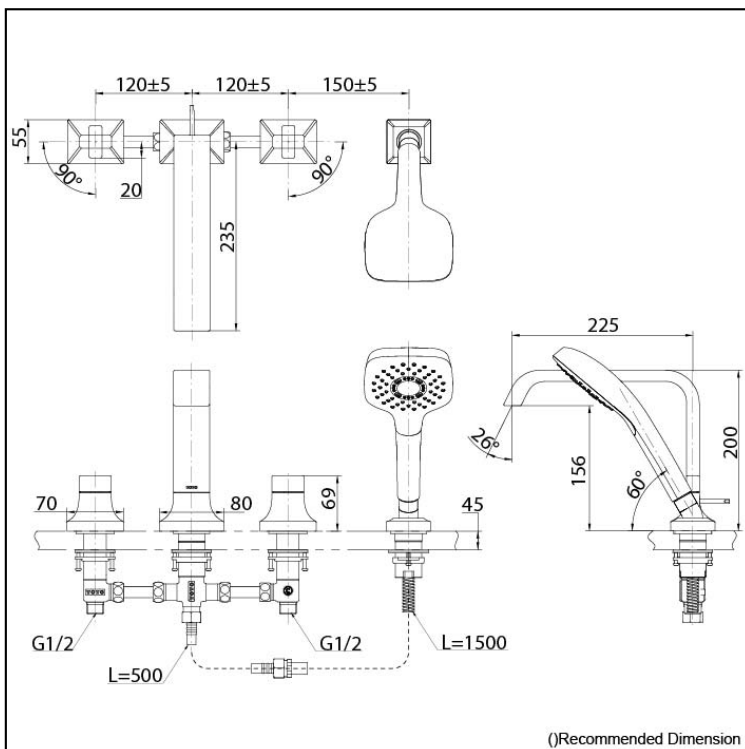

GC Series Bath & Shower Set (4-Holes)

Features

- Breadth and symbolism of classic design in a contemporary form
- Elegant design that stood the test of time while transitioning to a modern design that reflects the present day
- Easy Installation and Usage
- 1 mode function hand shower (COMFORTWAVE)

Specifications

Finish: Chrome
 Material: Brass
 Water Pressure: 0.05MPa~1.0MPa

Parts description

- TBG08202T
Bath & Shower Set
(4-Holes)

Polished Chrome

Polished Nickel #PN

Brushed Nickel #BN

Polished French Gold #PFG