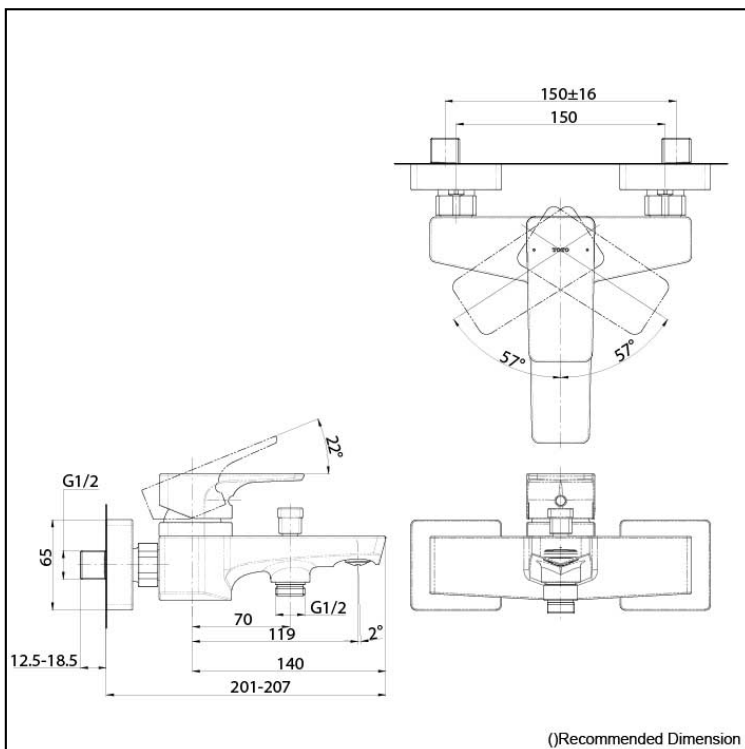

GE Series
Single Lever Bath & Shower Mixer
without Hand Shower Set

Features

- A beauty of traditional craft in characteristic sculptural form
- V-shaped edge extends up to the end of the spout generate multi sided reflections
- Easy Installation and Usage
- Long lasting, COMFORT GLIDE mechanism for a smooth operation

Specifications

Finish: Chrome
Material: Brass
Water Pressure: 0.05MPa~1.0MPa

Parts description

- TBG07302T
Single Lever Bath & Shower Mixer
without Hand Shower Set

Polished Chrome

Polished Nickel #PN

Polished French Gold #PFG