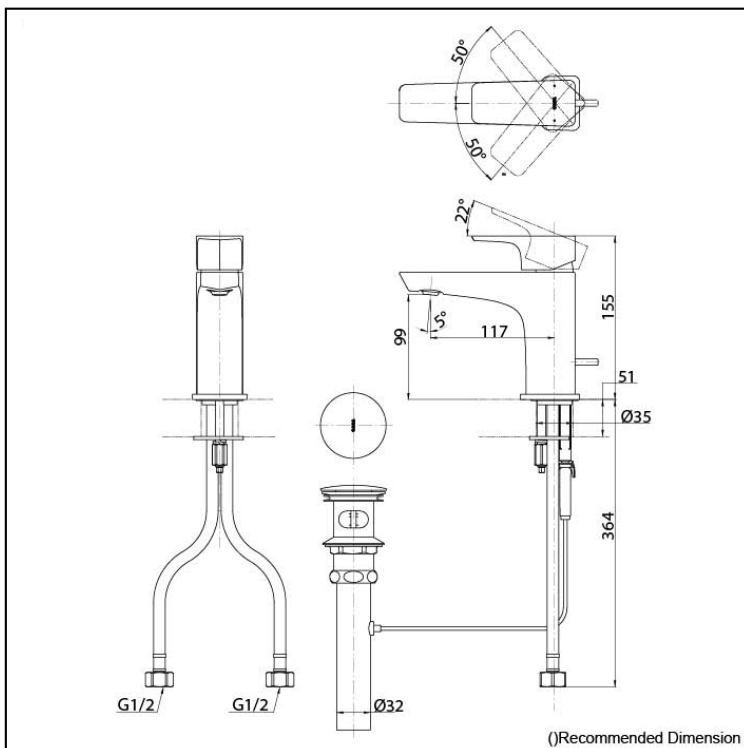

## Specifications

Finish:	Chrome
Material:	Brass
Water Pressure:	0.05MPa~1.0MPa

## Parts description

- TLG07301T  
Single Lever Lavatory Faucet  
(w/ Pop-up Waste)

reddot award 2019  
winner

 Polished Chrome

 Polished Nickel # PN

 Brushed Nickel # BN

 Polished French Gold # PFG

 Brushed French Gold # BFG