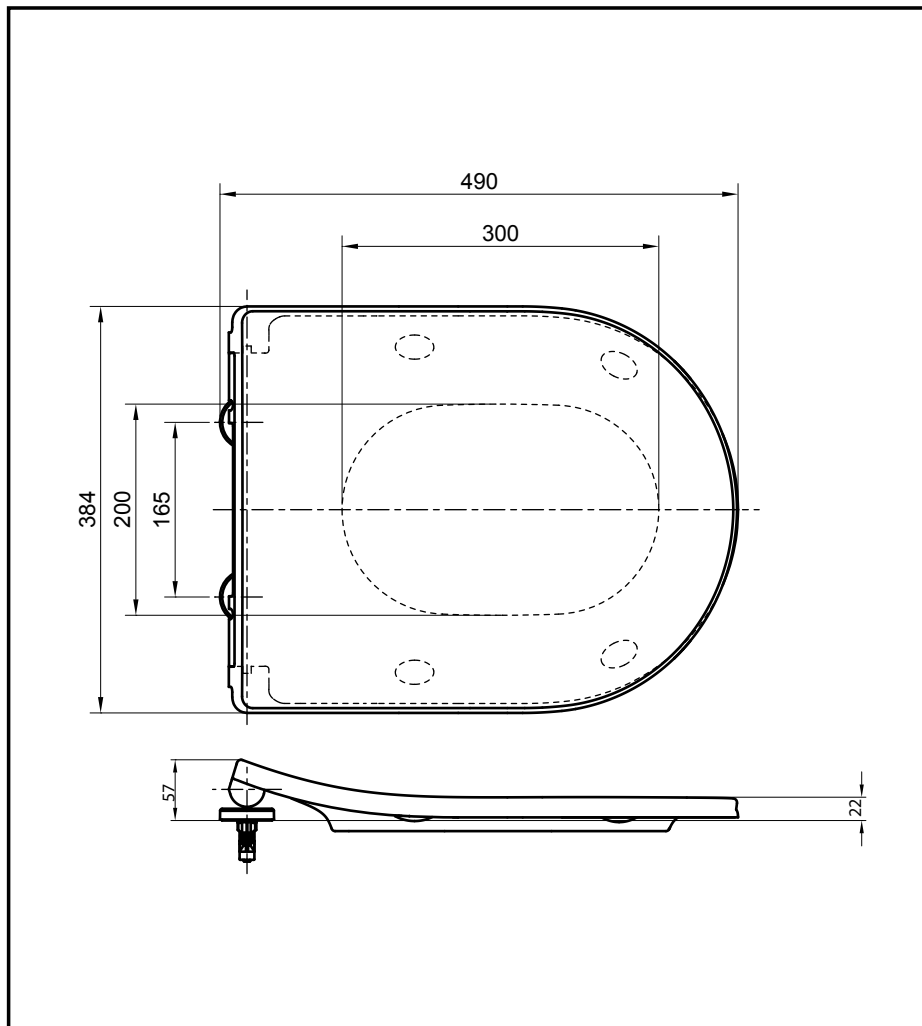

Soft Close
Seat & Cover

TC513A

Features

- Stylish Design
- Soft Closing Seat & Cover

Specifications

Material : Urea Resin

Size : 384W x 490D x 57H mm

Parts description

- **TC513A**
D-Shape Seat & Cover

Matching Toilets

- CWT542
- CWT762

Colors

White

Please consult a TOTO representative for details