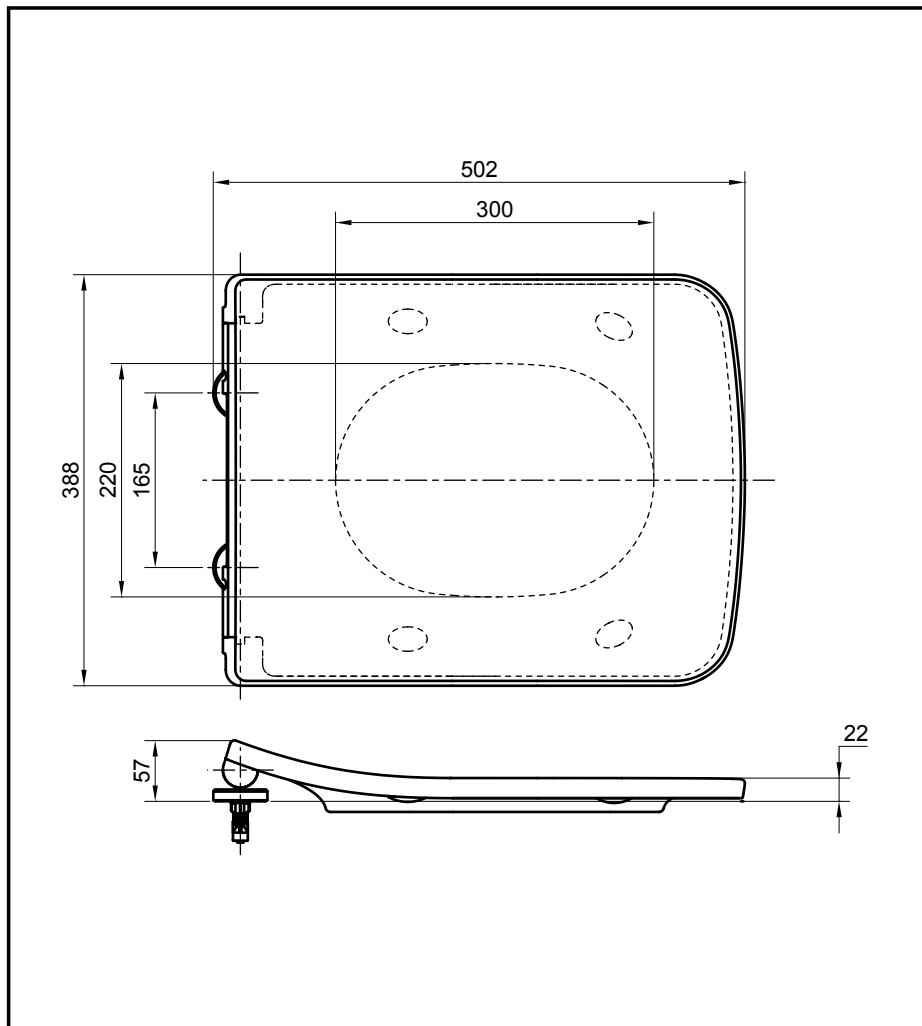

Soft Close
Seat & Cover

TC512A

Features

- Stylish Design
- Soft Closing Seat & Cover

Specifications

Material : Urea Resin

Size : 384W x 490D x 57H mm

Parts description

- **TC512A**
Square Seat & Cover

Matching Toilets

- CWT522

Colors

White

Please consult a TOTO representative for details