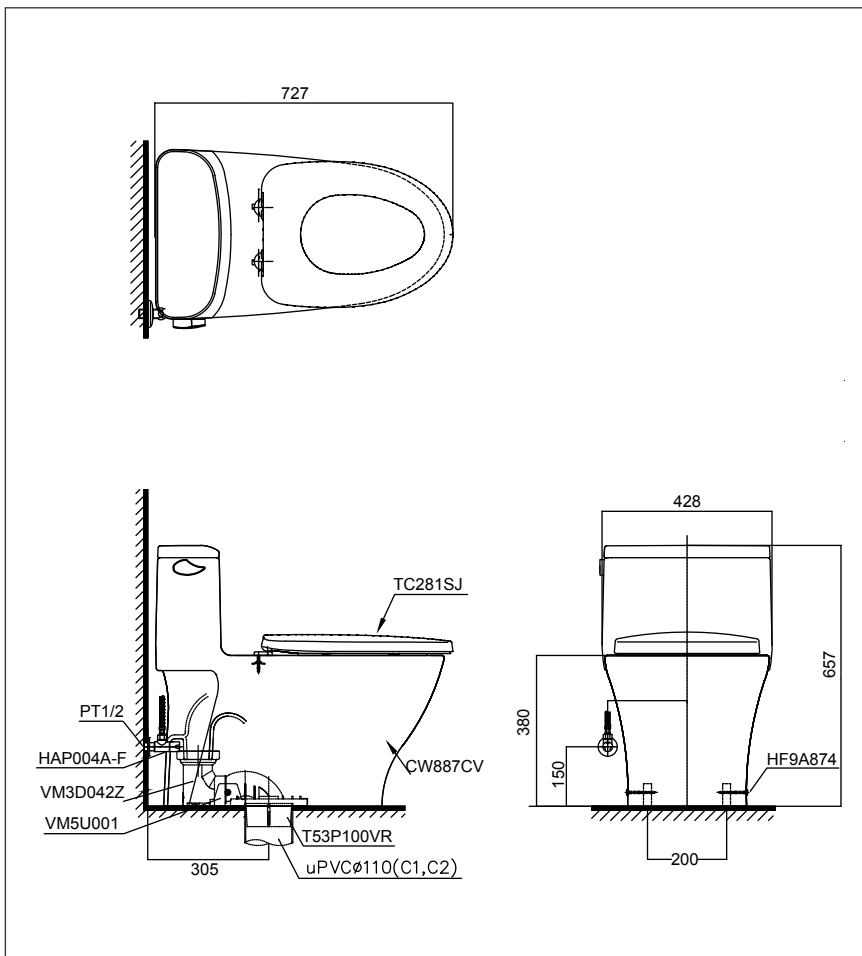

One Piece Toilet

Features

- Modern & luxury design
- Stain Resistant, Easy-to-clean Surface with CEFIONTECT Technology
- TORNADO Siphon-Jet Flush System, WATER SAVING (4.8L)
- Fully skirted styling with a concealed trapway for easy cleaning

Specifications

Flush System : TORNADO Siphon-Jet
 Bowl Shape : Elongated
 Water Use : 4.8L
 Rough-in : 305 mm
 Seat&Cover : TC281SJ
 Size : 428 x 727 x 657 mm
 with CEFIONTECT

Please consult a TOTO representative for details