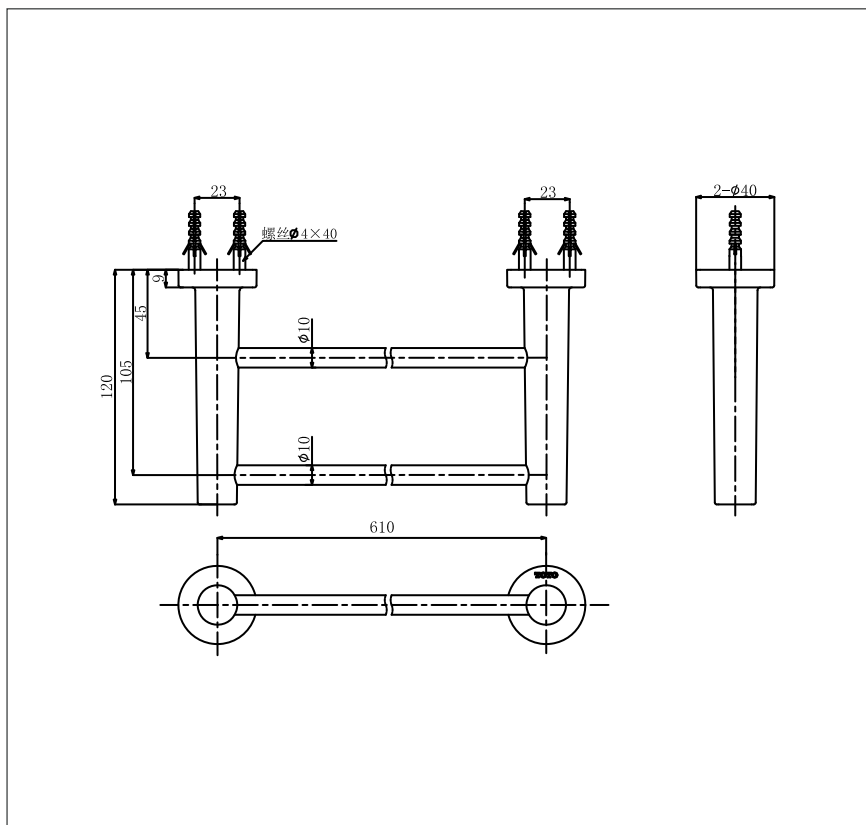

L Selection Towel Shelf

YT406W6C

Features

- Gorgeous and Generous design
- Beautiful Noble quality
- Easy to use and install

Specifications

Length : 610 mm.

Please consult a TOTO representative for details