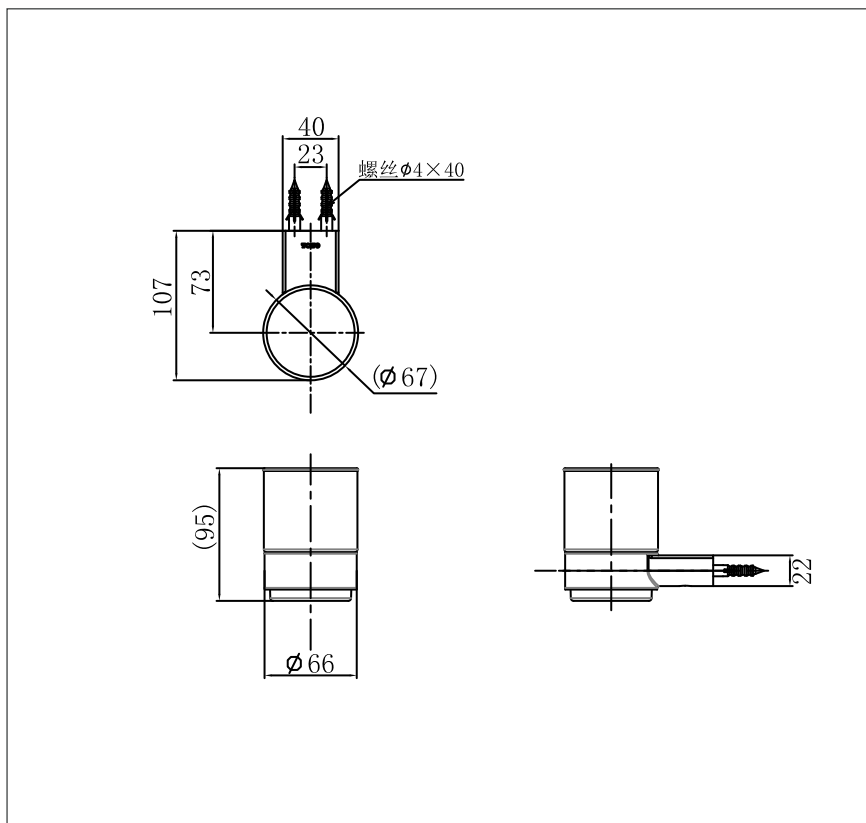

Soap Holder

Features

- Modern, elegant styling
- Durable finishes

Specifications

Size : 67 x 107 x 95 mm.

Please consult a TOTO representative for details