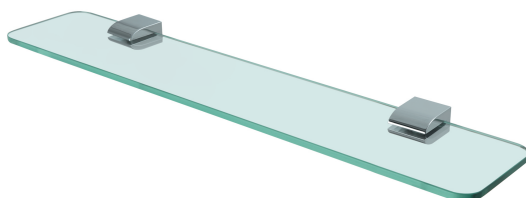

### Features

- Gorgeous and Generous design
- Beautiful Noble quality
- Easy to use and install

### Specifications

Size : 120 x 600 x 32 mm.

Please consult a TOTO representative for details