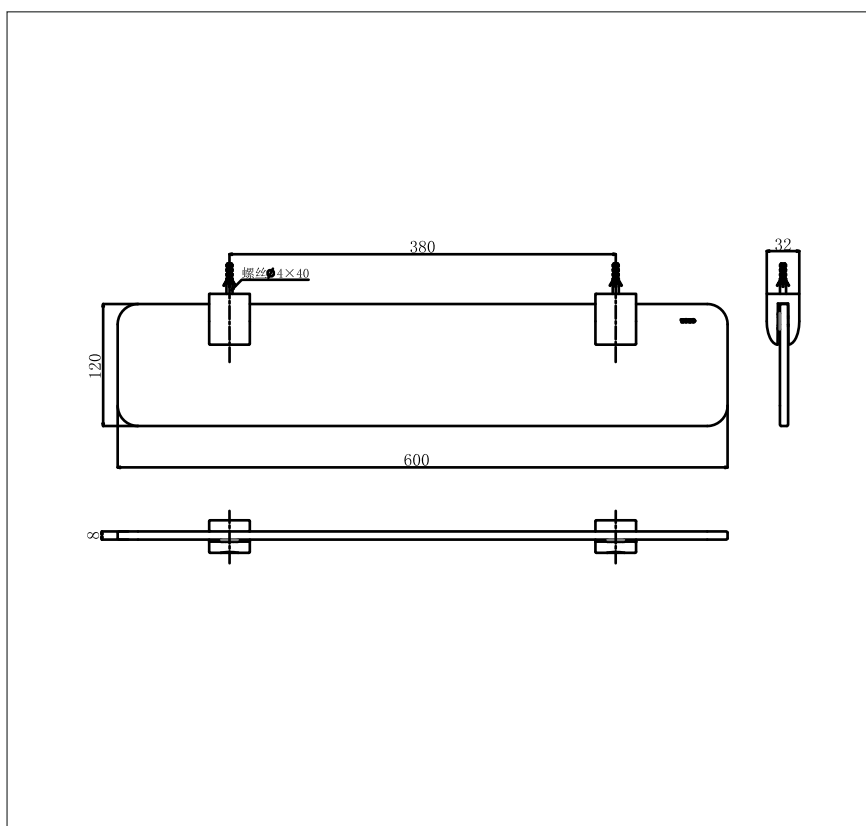

### Specifications

Size : 120 x 600 x 32 mm.

Please consult a TOTO representative for details