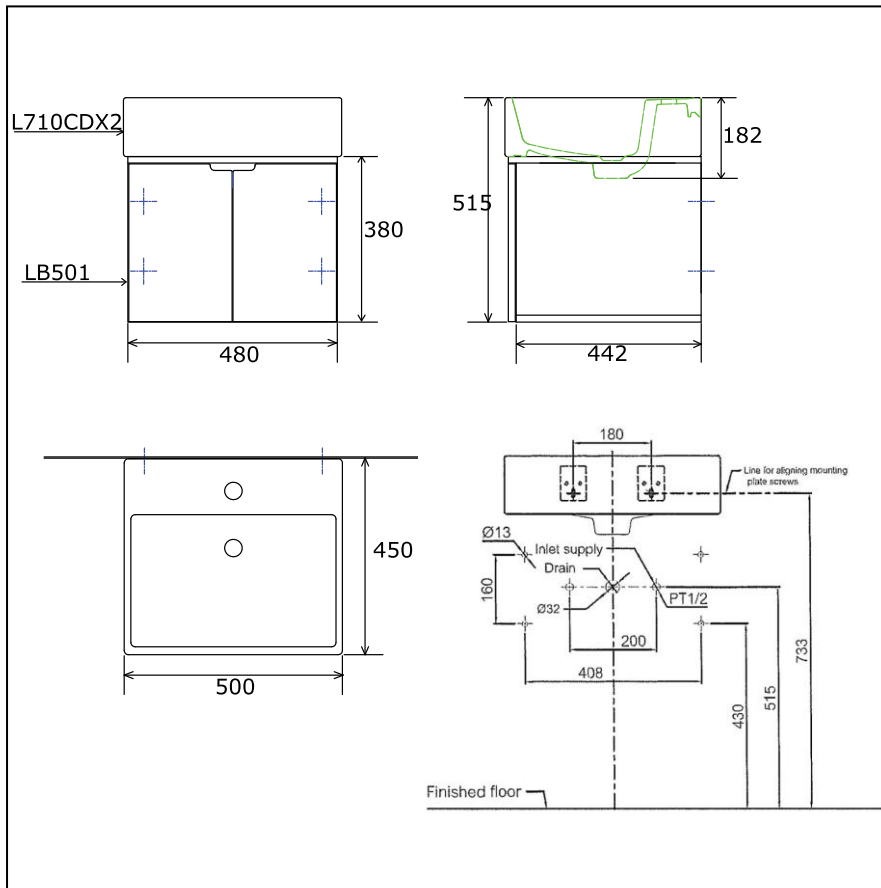

Colors

- (Beige Color)
- (Gray Color)

Please consult a TOTO representative for details