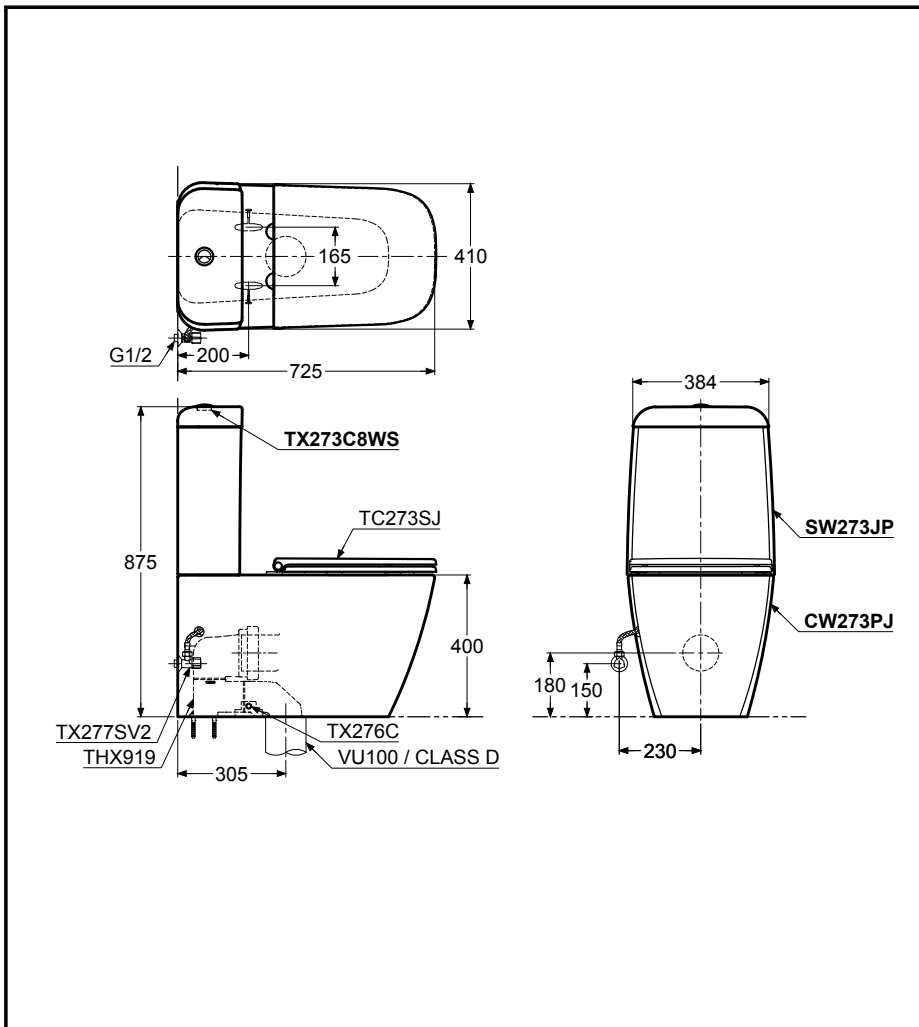

CLOSE COUPLED TOILET

CST273U

Features

- Dual Flush System
- TORNADO Flushing for powerful flushing effect with less amount of water
- WATER SAVING
- CEFIONTECT prevents debris on toilet surface
- RIMLESS bowl design ensures easy cleaning and ultimate hygiene

Specifications

Flush System : TORNADO

Water Use : 4.5/3 L

Rough-in : 305 mm

Bowl Shape : Square Elongated

Size : 410W x 725D x 875H mm

Colors

White