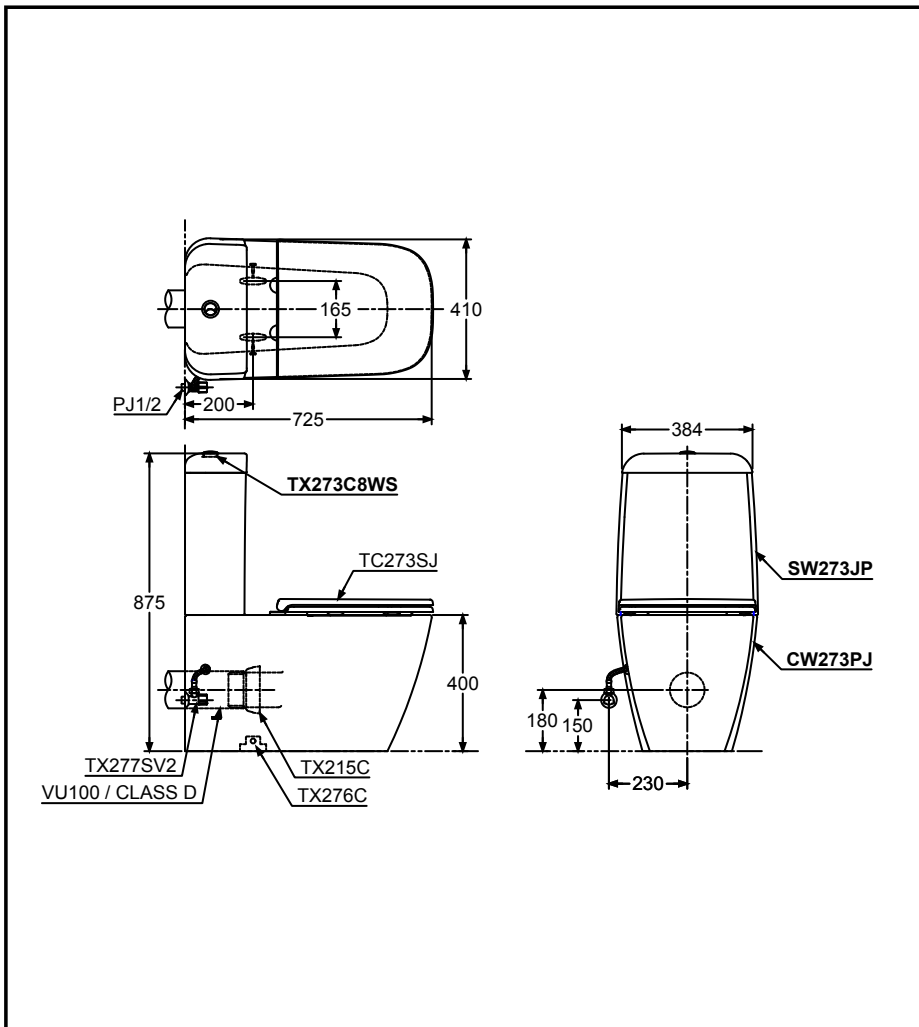

CLOSE COUPLED TOILET

CST273PU

Features

- Dual Flush System
- TORNADO Flushing for powerful flushing effect with less amount of water
- WATER SAVING
- CEFIONTECT prevents debris on toilet surface
- RIMLESS bowl design ensures easy cleaning and ultimate hygiene

Specifications

Flush System : TORNADO

Water Use : 4.5/3 L

Rough-in : 180 mm (P-Trap)

Bowl Shape : Square Elongated

Size : 410W x 725D x 875H mm

Colors

White