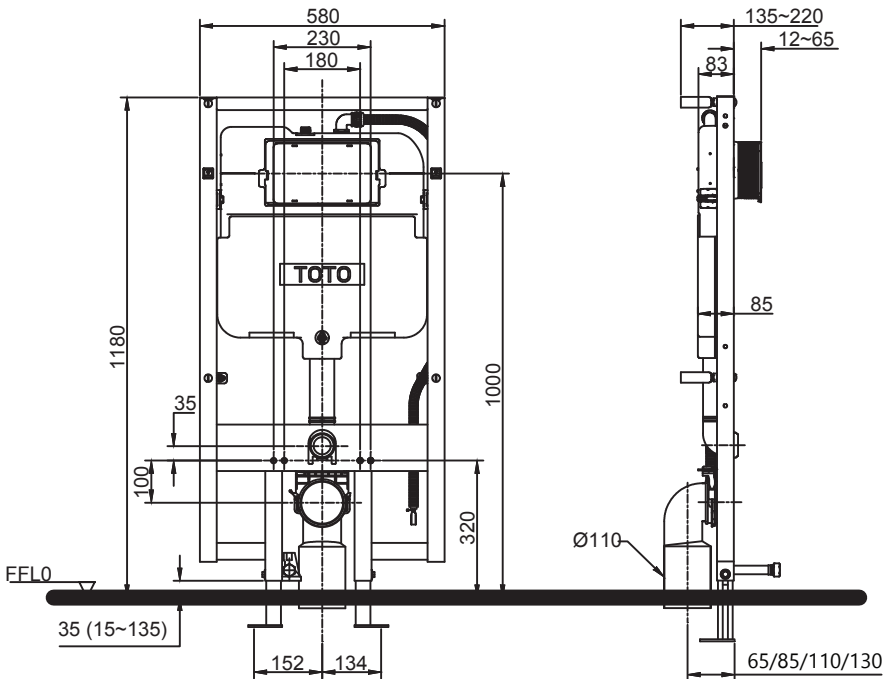

TOTO | CONCEALED TANK

Concealed Tank with Frame

WH172AAT

Features

- Dual Flush System
- WATER SAVING
- Front Actuation

Specifications

Water Use : 4.5L / 3L

Water Pressure : 0.05MPa~0.75MPa

WH172AAT

()Recommended Dimension

Parts description

● WH172AAT

Concealed Tank with Frame

*Only use with Wall Hung Toilet below

- CWT542UW8
- CWT522UW8
- CWT542UW8
- CWT522UW8
- CWT822RUW8
- CWT812UW8

Optional Parts