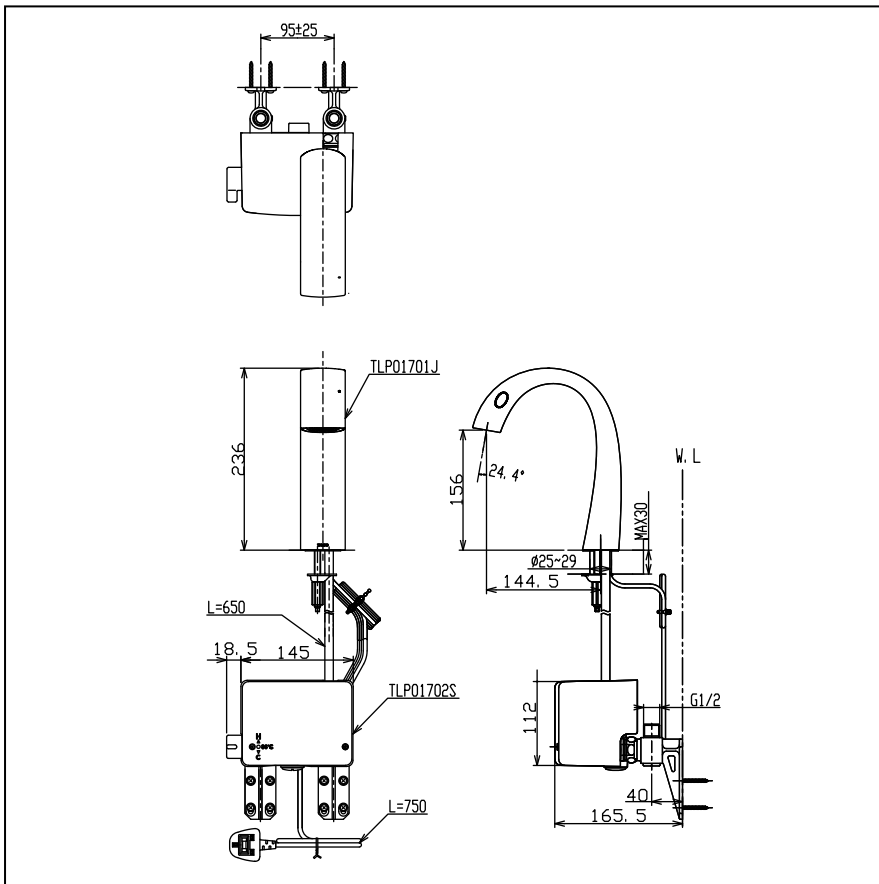

Colors

TLP01701T : Polished Chrome

TLP01701T#BN : Brushed Nickel

Please consult a TOTO representative for details