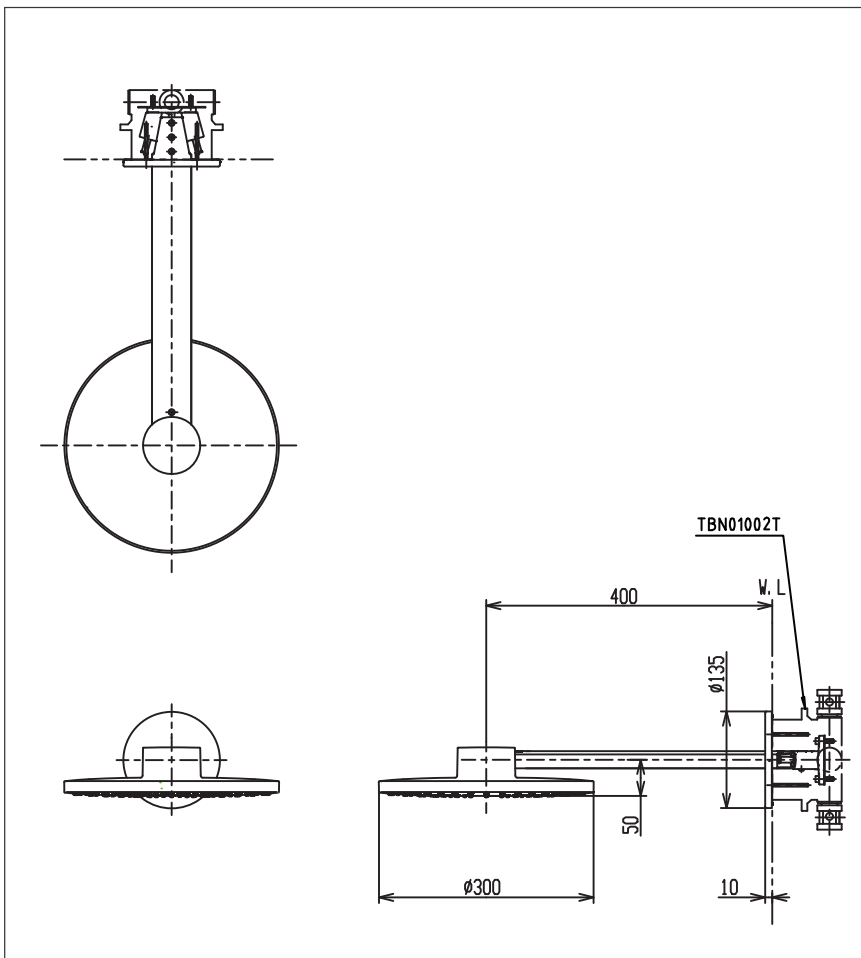

Parts Description

- **TBW01005T**
  Over Head Shower
  (2 mode function with Round shape over head shower "Aerial Shower,Warm Spa")
- **TBN01002T**
  Concealed Box

Please consult a TOTO representative for details