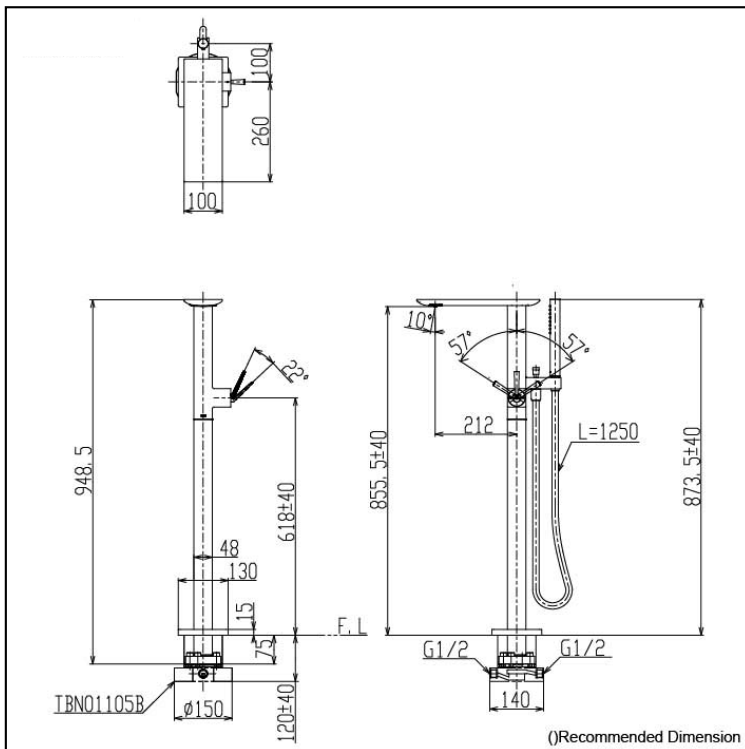

ZL Series
Floor-Standing Bath & Shower Set

Features

- Design Concept is Gorgeous and Organic
- 1 mode function hand shower (Round Shape) (COMFORTWAVE)

Specifications

Finish: Chrome
 Material: Brass (Faucet)
 Brass (Hand Shower)
 Water Pressure: 0.05MPa ~ 1.0MPa

Parts description

- TBP02303T
Floor-standing Bath & Shower Set
- TBN01105T
Floor Standing Bathtub Filler Base

Polished Chrome

Polished Nickel #PN

Polished French Gold #PFG

Polished Bronze #PBR

Brushed Nickel #BN