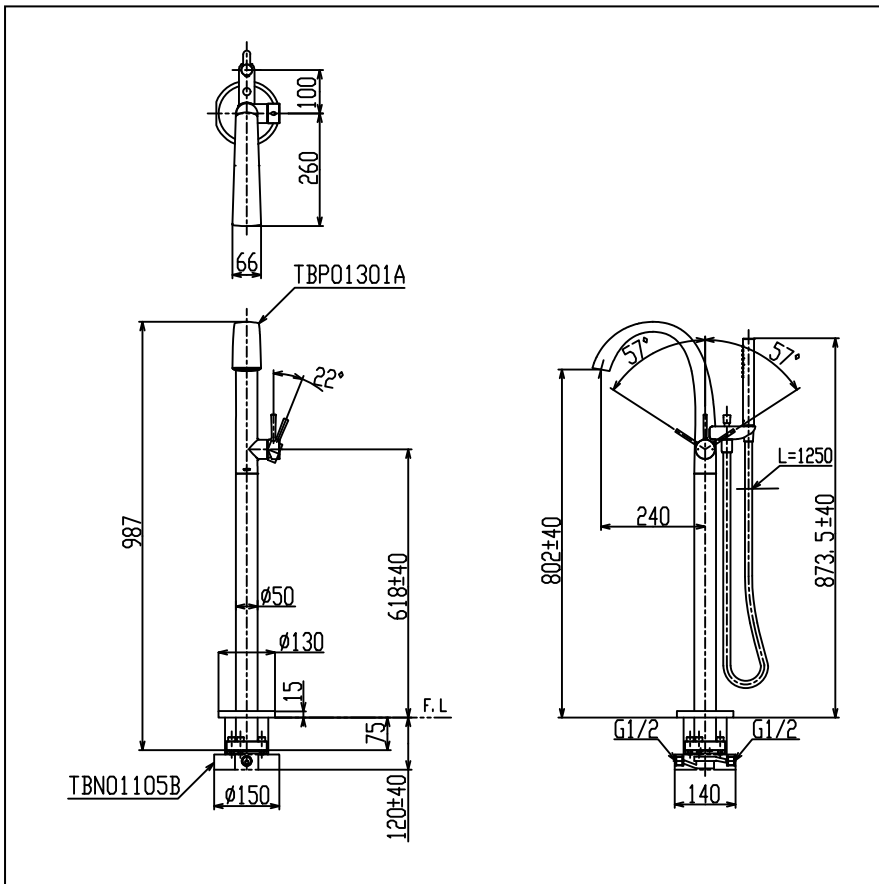

Colors

TBP01301T : Polished Chrome

TBP01301T#BN : Brushed Nickel

Please consult a TOTO representative for details