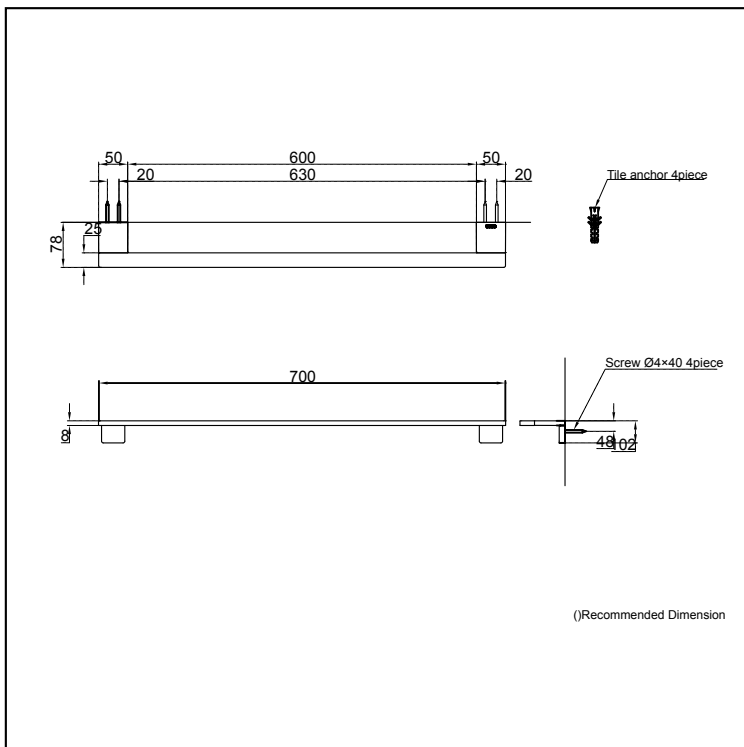

Features

- Gorgeous and Generous design
- Easy to use and install

Specifications

Size: 700W x 78D x 38H mm

Parts description

- YT900S6
Towel Bar

Please consult a TOTO representative for details