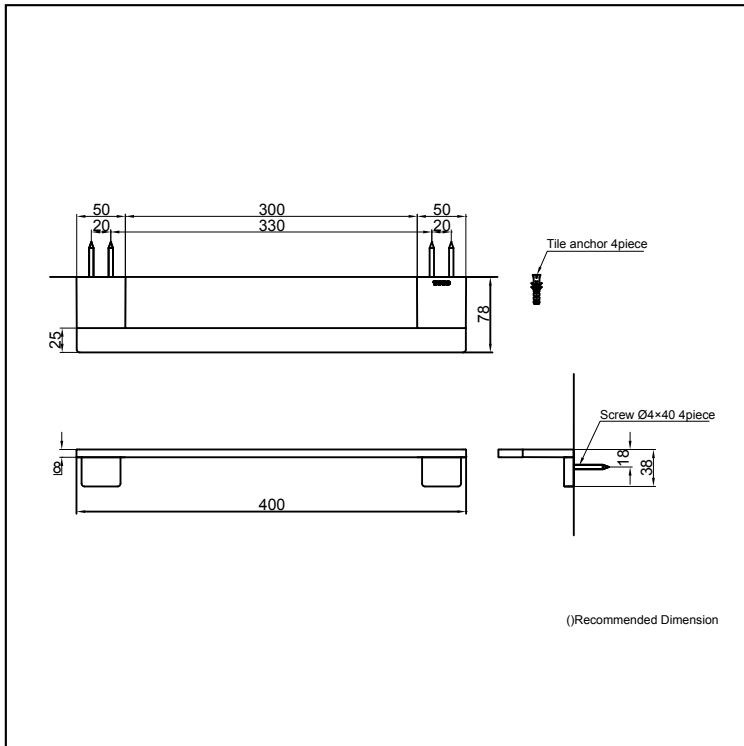

## Specifications

Size: 400W x 78D x 38Hmm

## Parts description

- YT900S3  
Towel Bar

Please consult a TOTO representative for details