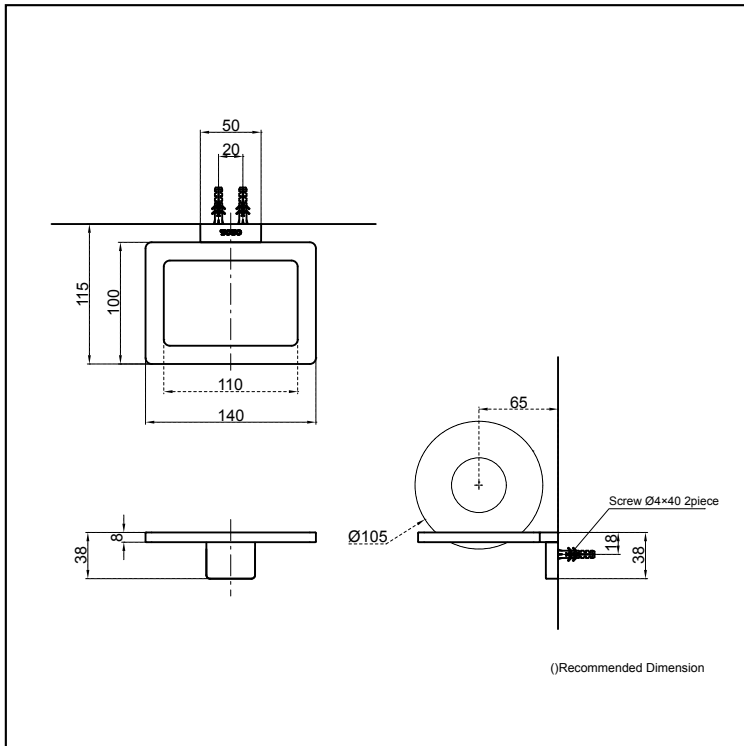

Features

- Gorgeous and Generous design
- Easy to use and install

Specifications

Size: 140W x 115D x 38H mm

Parts description

- YH900P
Spare Paper Holder

Please consult a TOTO representative for details