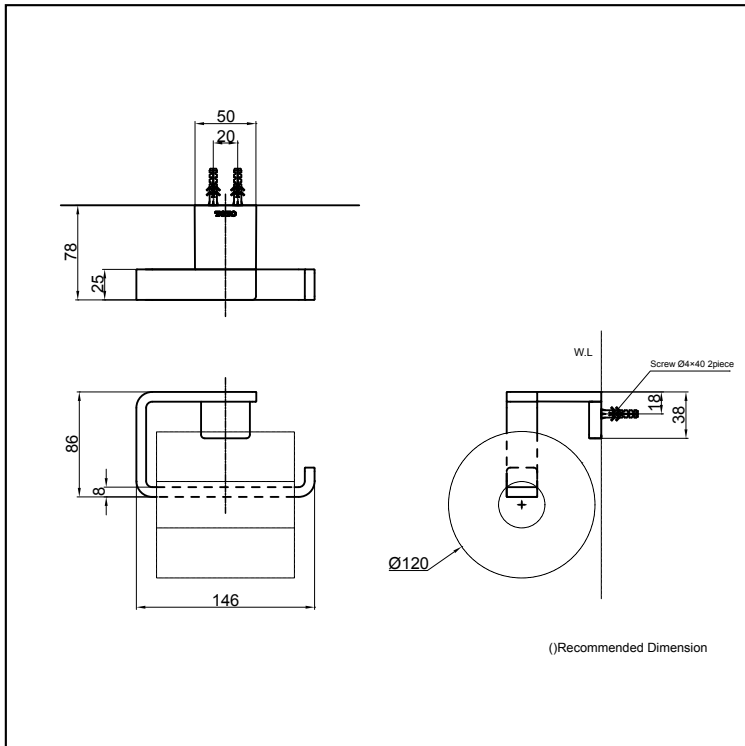

## Specifications

Size: 146W x 78D x 86H mm

## Parts description

- YH900 Paper Holder

*Please consult a TOTO representative for details*