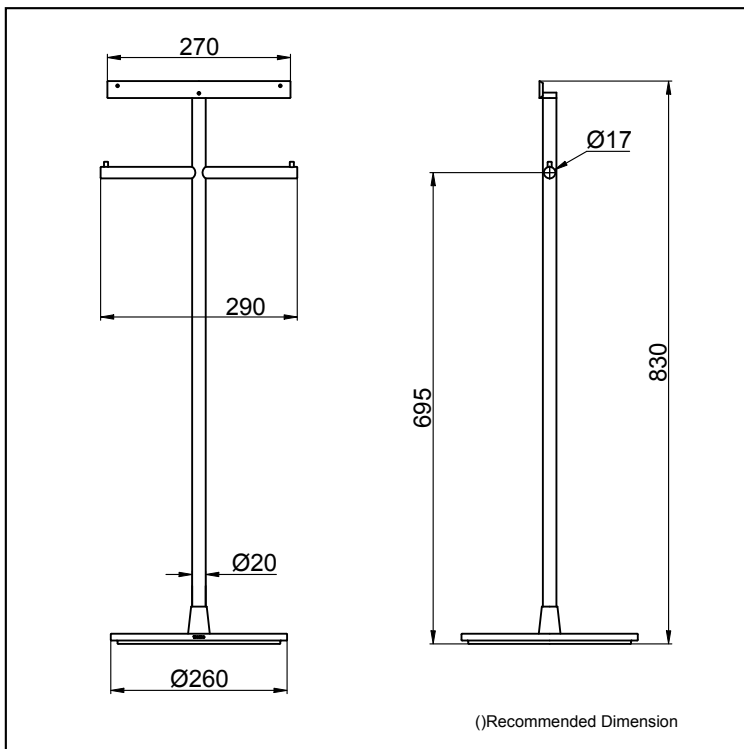

NEOREST Paper Holder (Stand Type)

YH63SD

Features

- Beautiful and Generous design

Specifications

Size: 290W x 260D x 830H mm

Parts description

- YH63SD
Paper Holder (Stand Type)