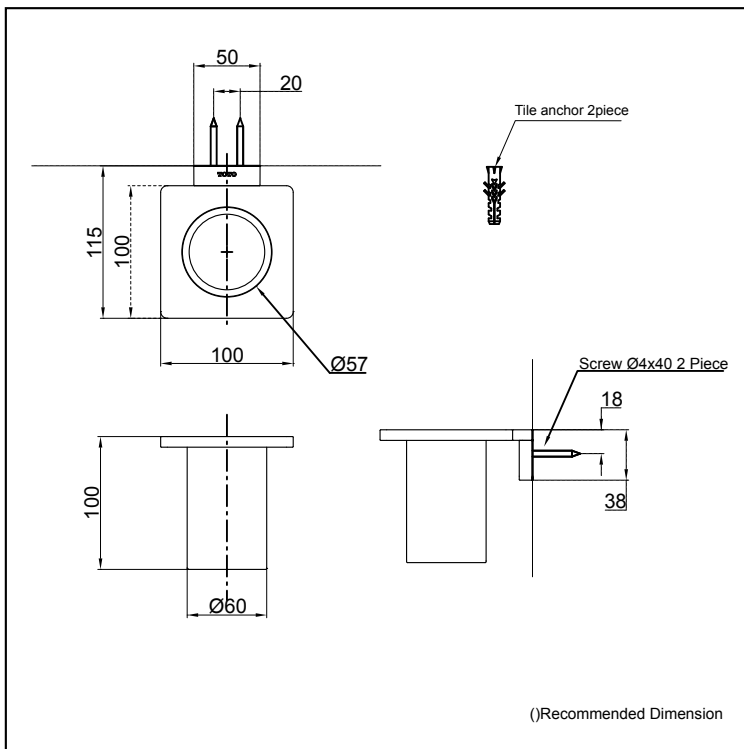

Features

- Beautiful and Generous design

Specifications

Size: 100W x 115D x 100H mm

Parts description

- YAT900
Toothbrush Holder

Please consult a TOTO representative for details