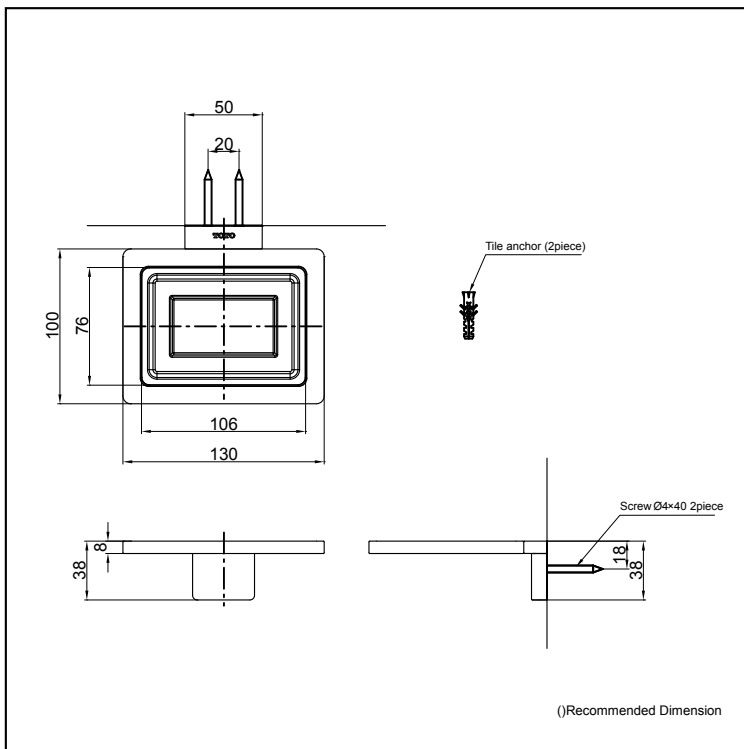

Features

- Gorgeous and Generous design
- Easy to use and install

Specifications

Size: 130W x 115D x 38H mm

Parts description

- YAS900
Soap Dish

Please consult a TOTO representative for details