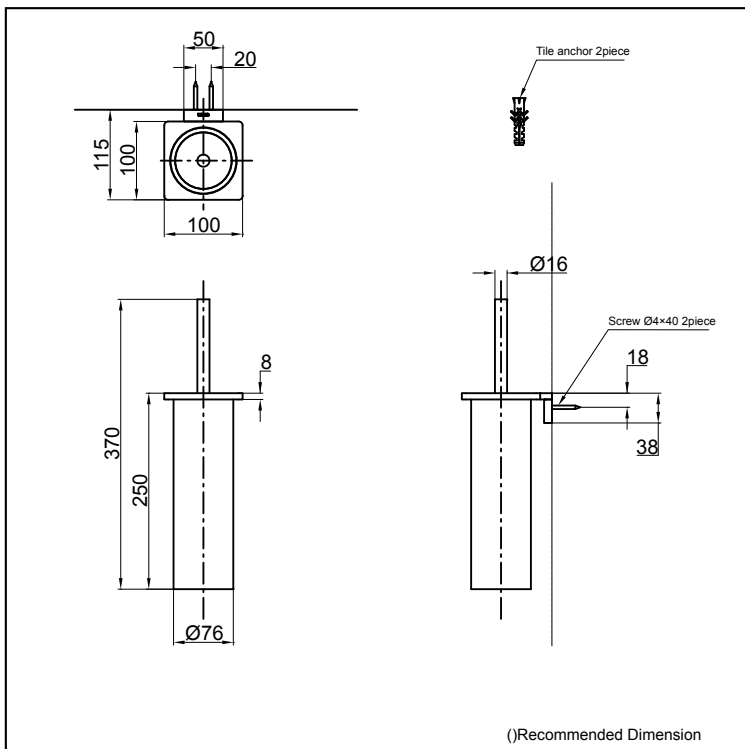

NEOREST Toilet Brush Holder

YAB900

Features

- Beautiful and Generous design

Specifications

Size: 100W x 115D x 370H mm

Parts description

- YAB900
Toilet Brush Holder