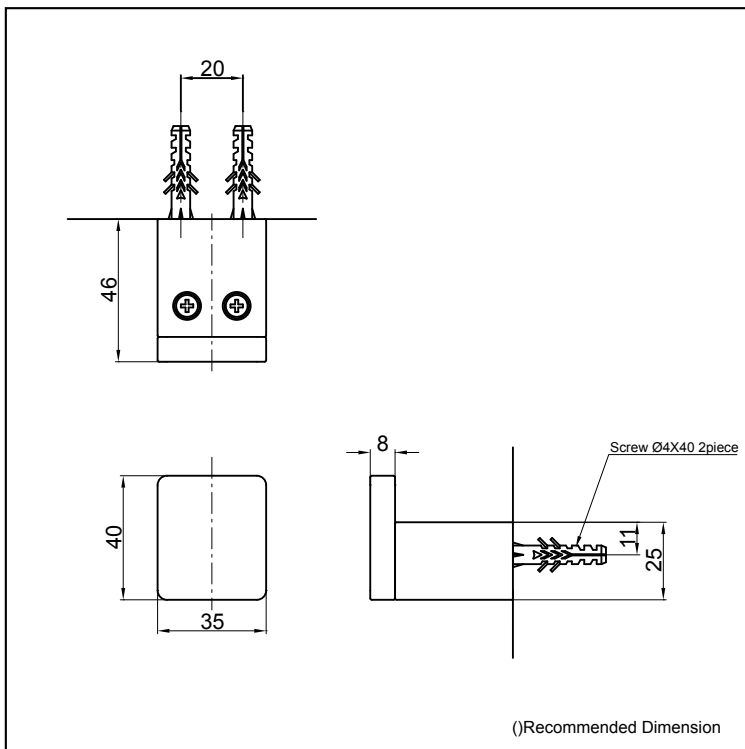

## Specifications

Size: 35W x 46D x 40H mm

## Parts description

- YA900  
Robe Hook

*Please consult a TOTO representative for details*