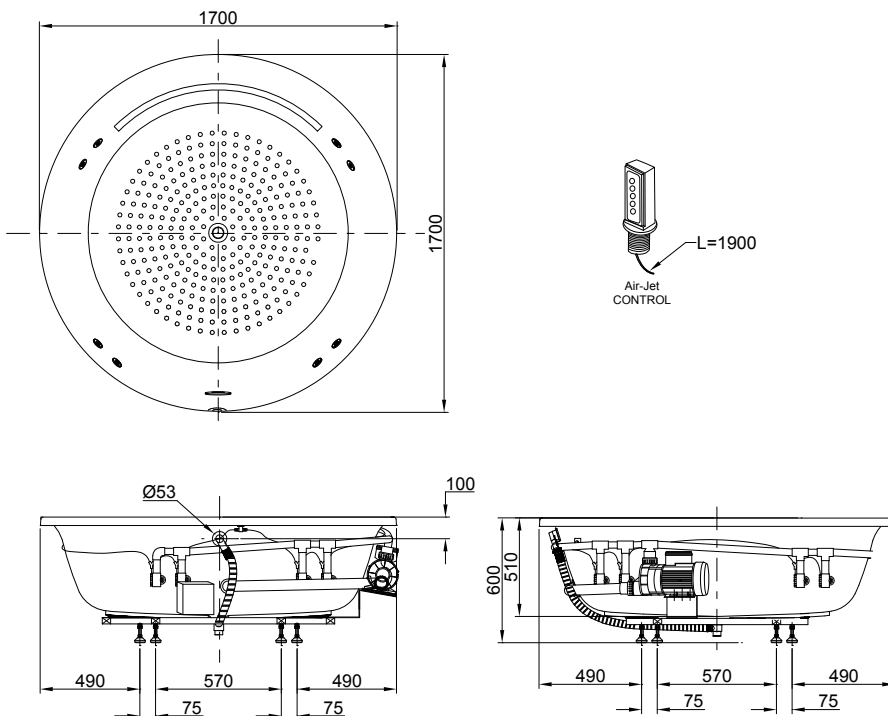

Specifications

Size : 1700W x 1700D x 600H mm

Material : "Pearl" Acrylic

Actual Capacity : 452L

Massage Type : Whirlpool

PPYK1720HPTE

Parts description

● PPYK1720HPTE

"Pearl" Acrylic Artificial Marble

Non-Apron Bathtub

(w/ Hand Grip, w/ Whirlpool)

NTP003 = Head Rest not included

Colors

Pearl White

Please consult a TOTO representative for details

TOTO (THAILAND) CO.,LTD