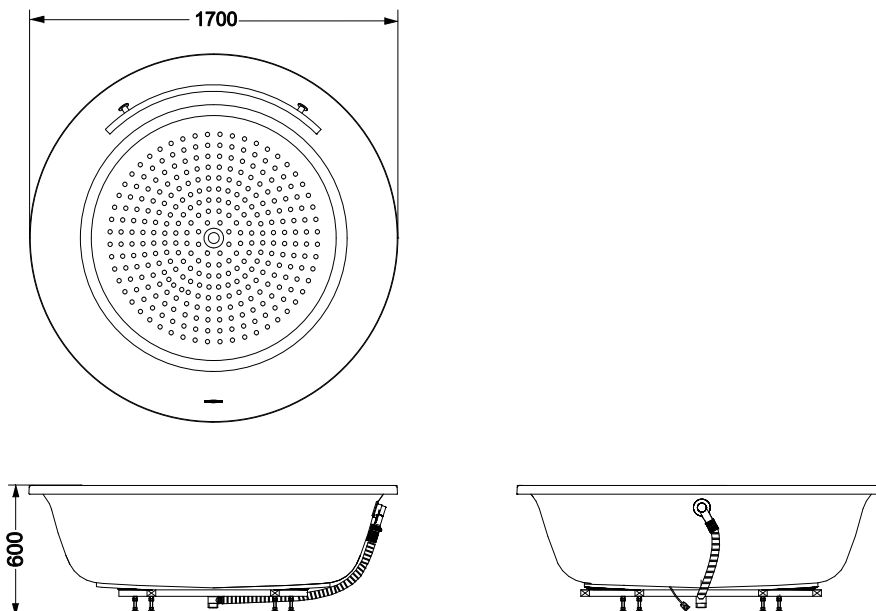

Features

- Colored Isinglass coating, creating various shine of Pearl luster effect (except white color)
- Pearl Acrylic, artificial marble, giving the bathtub fascinating pearl luster
- Fully Slip-resistant bottom presenting safety and reliability

Specifications

Size : 1700W x 1700D x 600H mm

Material : "Pearl" Acrylic

Actual Capacity : 452L

PPY1720HPTE

Parts description

● PPY1720HPTE

"Pearl" Acrylic Artificial Marble

Non-Apron Bathtub

with Hand Grip

NTP003 = Head Rest not included

Colors

Pearl White

Please consult a TOTO representative for details